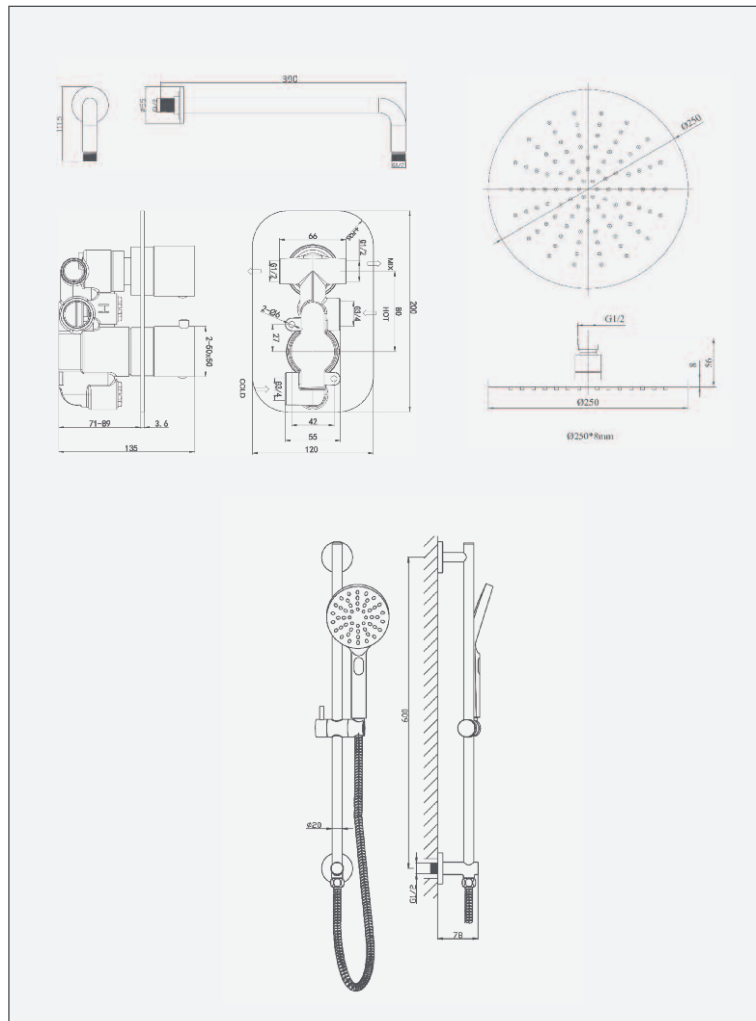

Fuse Black - Glide Shower

Fuse Black - Glide Shower

Code: FU-GLI-BL

Features

- 4mm Brass Back Plate
- Luxury 250mm Brass Shower Head
- Single Piece Grade A Brass Body
- Easy Access Cleaning Filters
- 390mm Brass Shower Arm
- Multi-function Handset
- Integrated Diverter
- Brass Slide Rail Kit and Wall Outlet

Technical Details

- 5 year warranty

Operating Pressure	0.1 bar	1 bar	2 bar	5 bar
Flow Rate (L/min)	4.7	15.1	22.5	35.5

Units 3 & 4, 16 Crawfordsburn Road,
Newtownards, Co Down,
Northern Ireland. BT23 4EA

Sales Enquiries