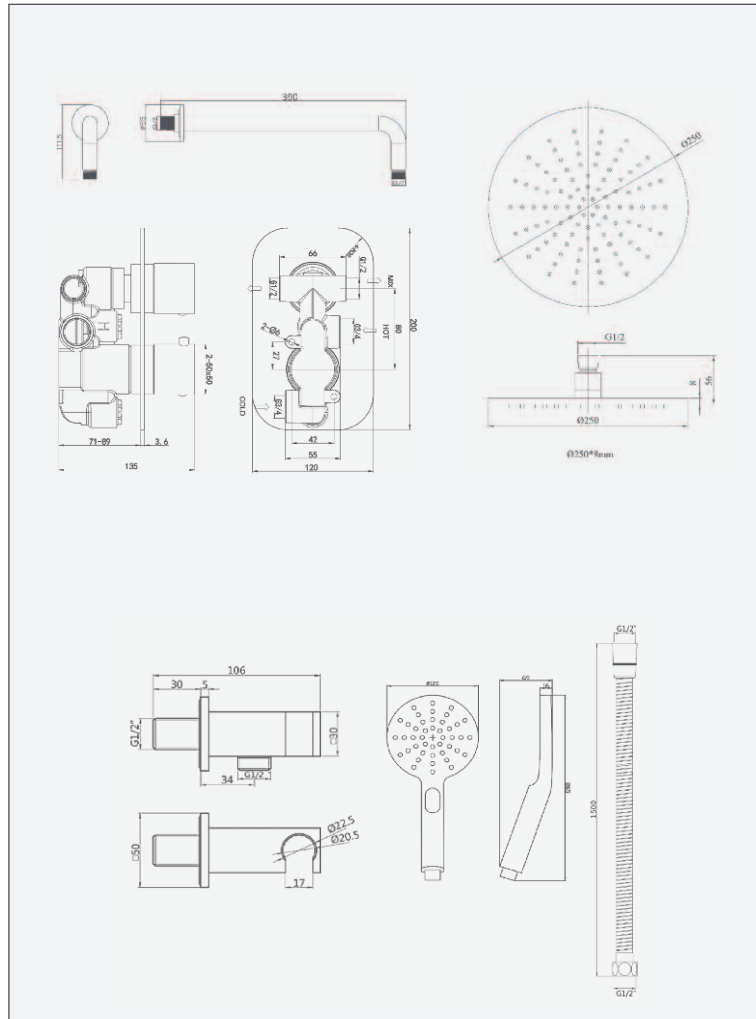

Fuse Black - Minimal Shower

Fuse Black - Minimal Shower

Code: FU-MIN-BL

Features

- 4mm Brass Back Plate
- Luxury 250mm Brass Shower Head
- Single Piece Grade A Brass Body
- Easy Access Cleaning Filters
- 390mm Brass Shower Arm
- Multi-function Handset
- Integrated Diverter
- Smooth Hose
- Brass Wall Outlet / Handset Holder

Technical Details

- 5 year warranty

| Operating Pressure | 0.1 bar | 1 bar | 2 bar | 5 bar |
|--------------------|---------|-------|-------|-------|
| Flow Rate (L/min) | 4.7 | 15.1 | 22.5 | 35.5 |

Units 3 & 4, 16 Crawfordsburn Road,
Newtownards, Co Down,
Northern Ireland. BT23 4EA