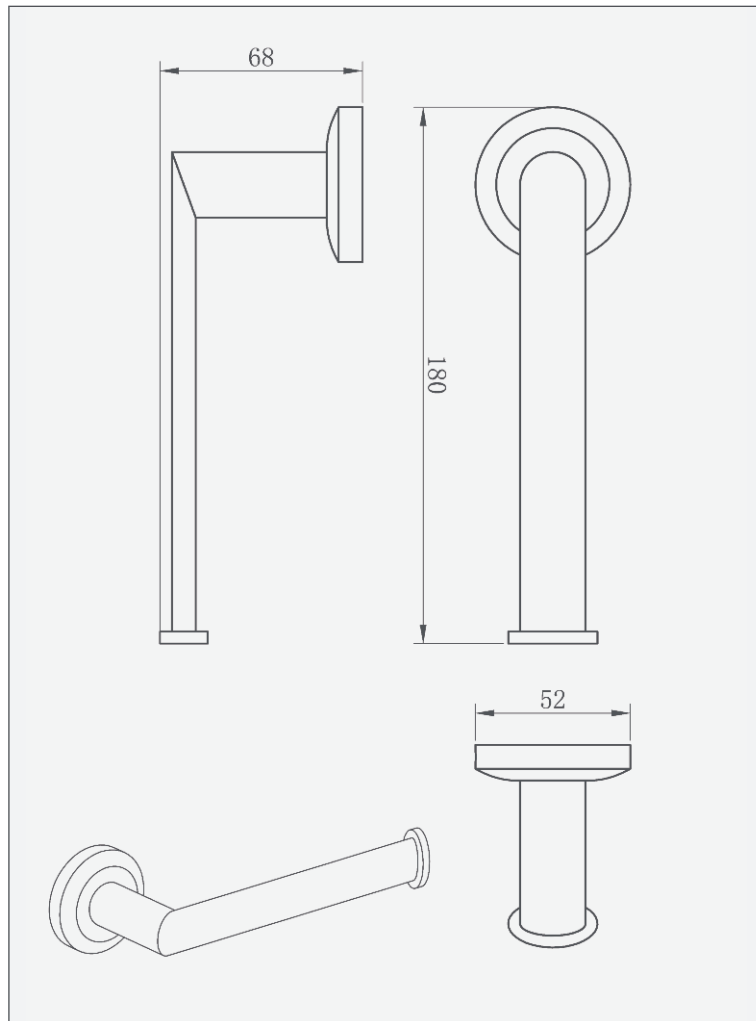

# Fuse Black - Toilet Roll Holder

## Fuse Black - Toilet Roll Holder

Code: FU-TRH-BL