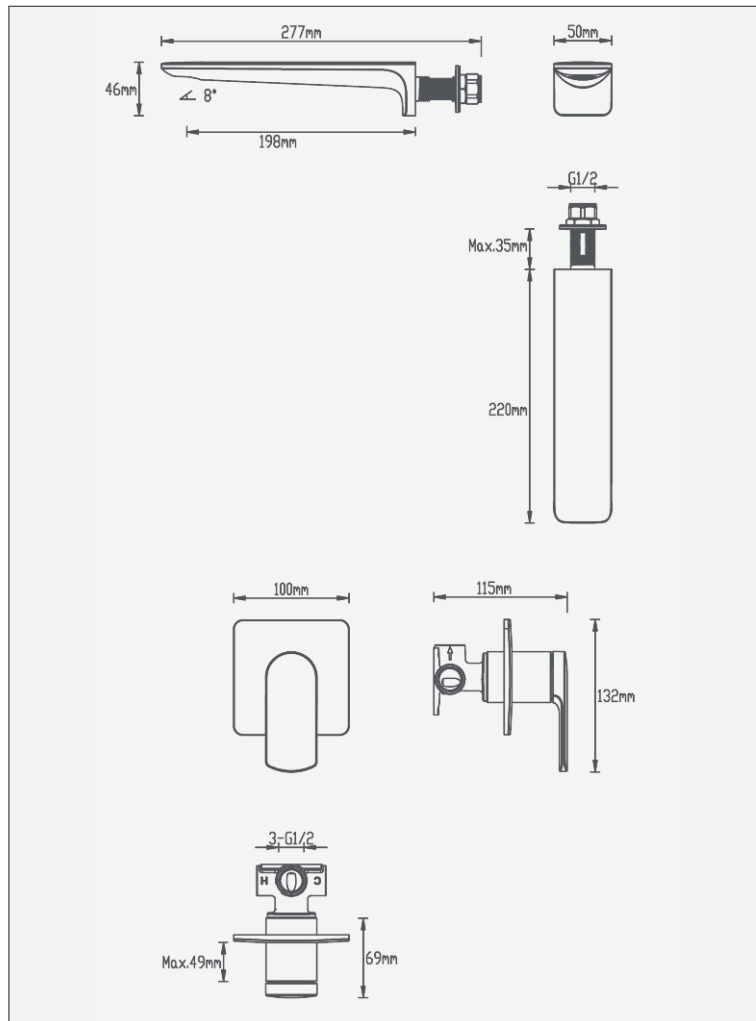

Fuse Black - Wall Mounted Bath Filler

Fuse Black - Wall Mounted Bath Filler

Code: FU-WBF-BL

Features

- Design led recessed Neoperl aerator

Technical Details

- 5 year warranty

Operating Pressure	0.5 bar	1 bar	2 bar	3 bar
Flow Rate (L/min)	N/A	10.6	14.8	18.2