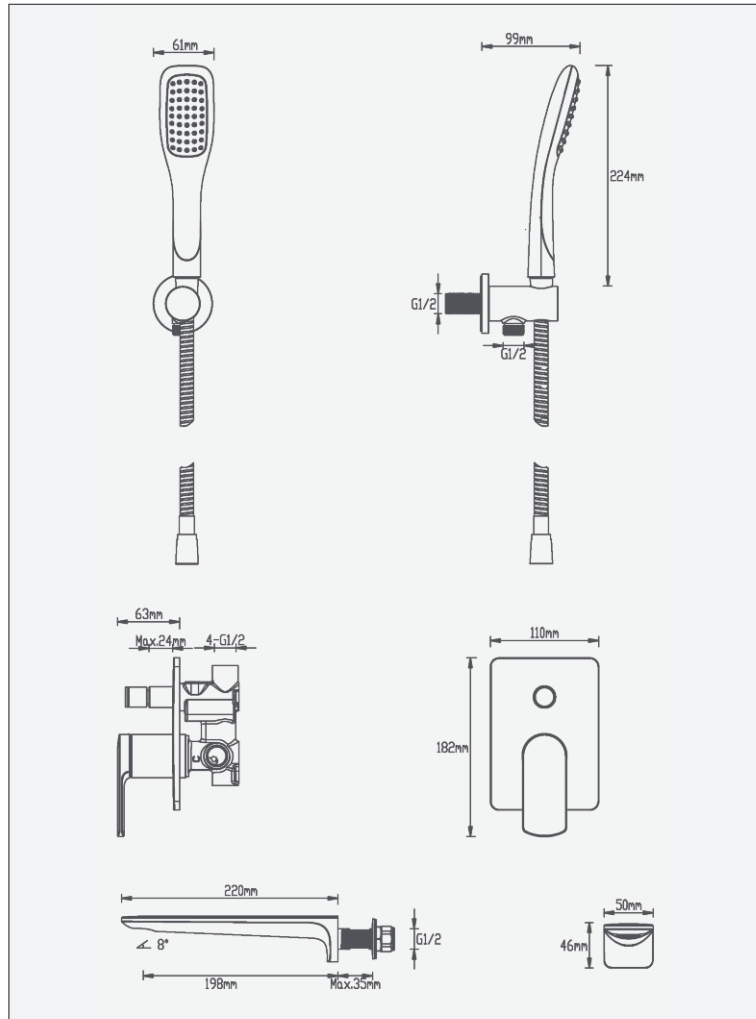

Fuse Black - Wall Mounted Bath Shower Mixer

Fuse Black - Wall mounted Bath Shower Mixer

Code: FU-WBSMK-BL

Features

- Design led recessed Neoperl aerator

Technical Details

- 5 year warranty

Spout

Operating Pressure	0.5 bar	1 bar	2 bar	3 bar
Flow Rate (L/min)	N/A	10.0	14.2	17.5

Shower

Operating Pressure	0.5 bar	1 bar	2 bar	3 bar
Flow Rate (L/min)	N/A	6.0	8.5	10.5

Units 3 & 4, 16 Crawfordsburn Road,
Newtownards, Co Down,
Northern Ireland. BT23 4EA