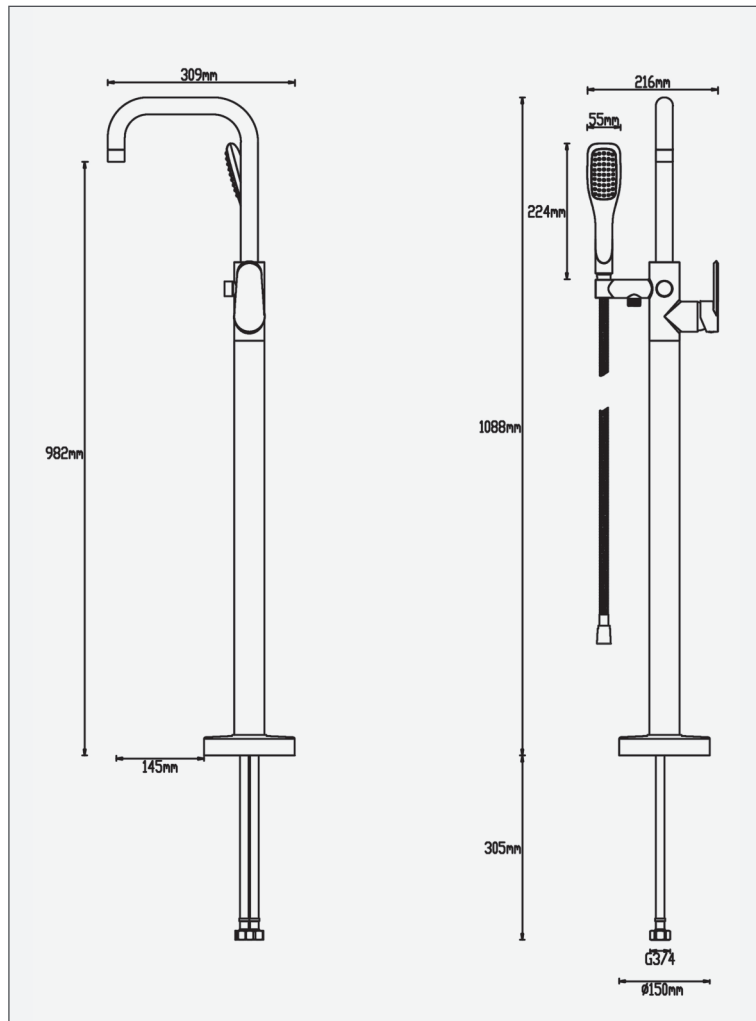

Linea - Freestanding Bath Shower Mixer

Linea - Freestanding Bath Shower Mixer

Code: LI-FSBSM

Features

- Design led recessed Neoperl aerator

Technical Details

- 12 year warranty

Spout

Operating Pressure	1 bar	2 bar	3 bar	5 bar
Flow Rate (L/min)	N/A	17.3	21.2	27.5

Shower

Operating Pressure	1 bar	2 bar	3 bar	5 bar
Flow Rate (L/min)	N/A	8.8	11.1	14.5

Units 3 & 4, 16 Crawfordsburn Road,
Newtownards, Co Down,
Northern Ireland. BT23 4EA