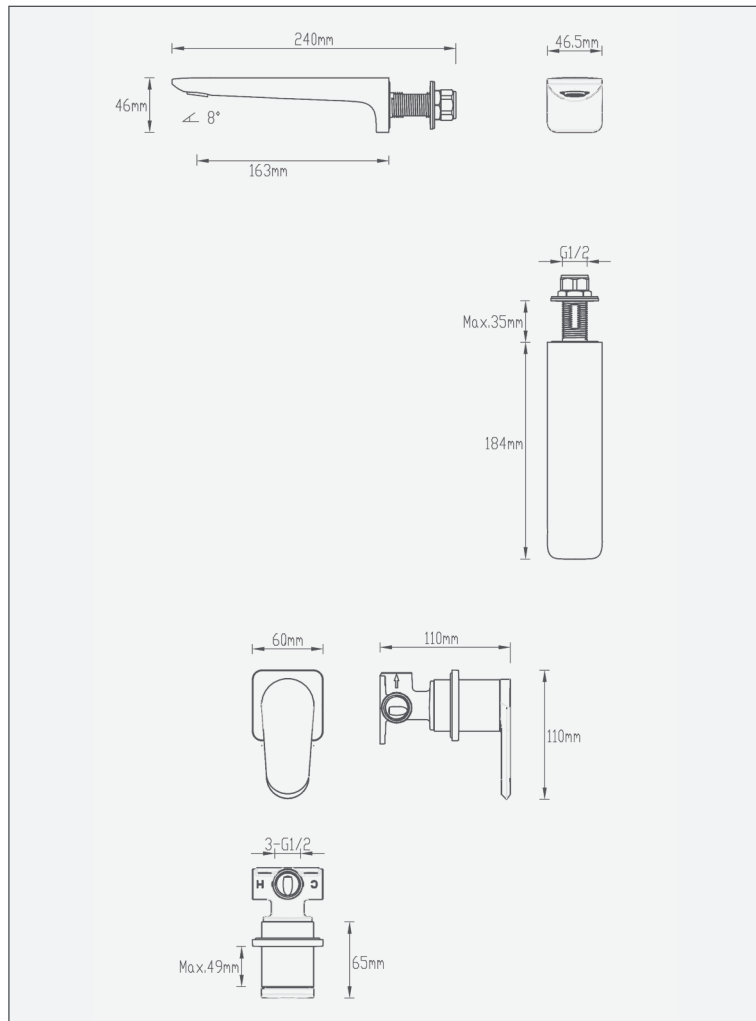

Linea - Wall Mounted Basin Mixer

Linea - Wall mounted Basin Mixer

Code: LI-WBM

Features

- Design led recessed Neoperl aerator

Technical Details

- 12 year warranty

Operating Pressure	0.5 bar	1 bar	2 bar	3 bar
Flow Rate (L/min)	N/A	8.2	11.8	14.6