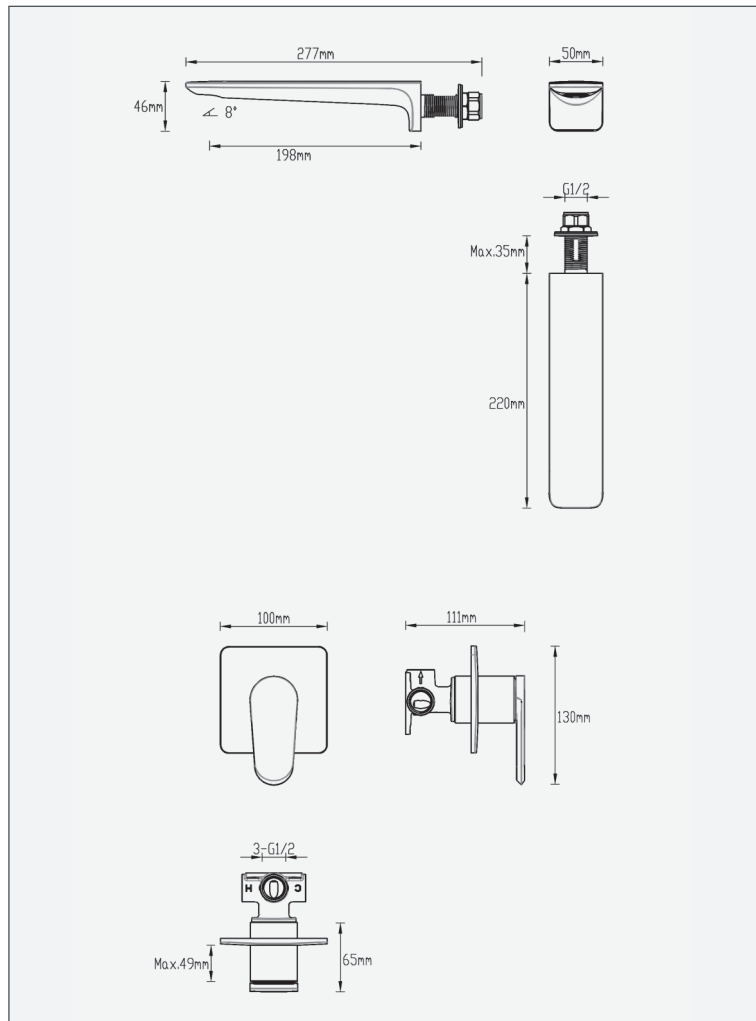

Linea - Wall Mounted Bath Filler

Linea - Wall Mounted Bath Filler

Code: LI-WBF

Features

- Design led recessed Neoperl aerator

Technical Details

- 12 year warranty

Operating Pressure	0.5 bar	1 bar	2 bar	3 bar
Flow Rate (L/min)	N/A	10.6	14.8	18.2