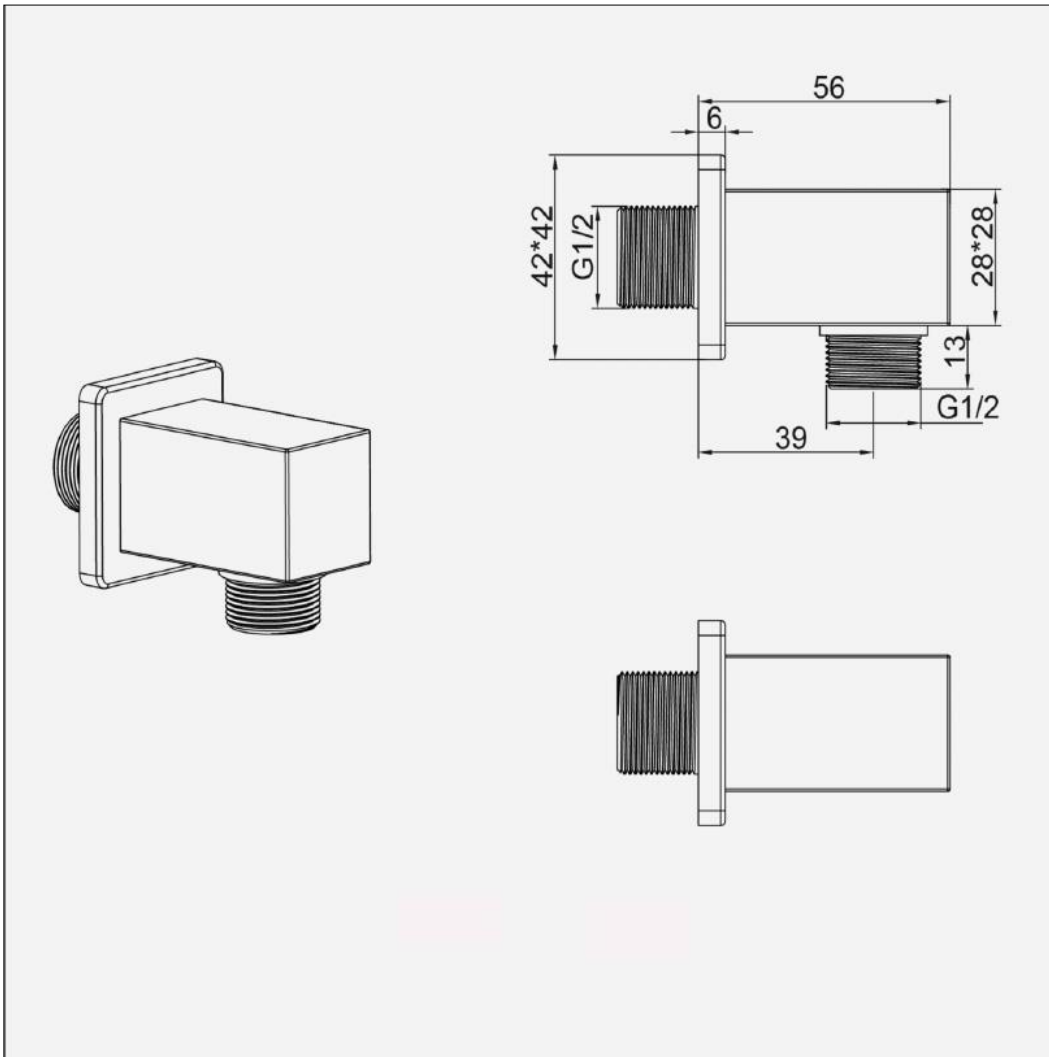

Square Wall Outlet

Square Wall Outlet

Code: S-WO

Features

- Square wall outlet
- Brass chrome plated

Units 3 & 4, 16 Crawfordsburn Road,
Newtownards, Co Down,
Northern Ireland. BT23 4EA

Tel: +44 (0) 28 9182 8000
Fax: +44 (0) 28 9181 2888