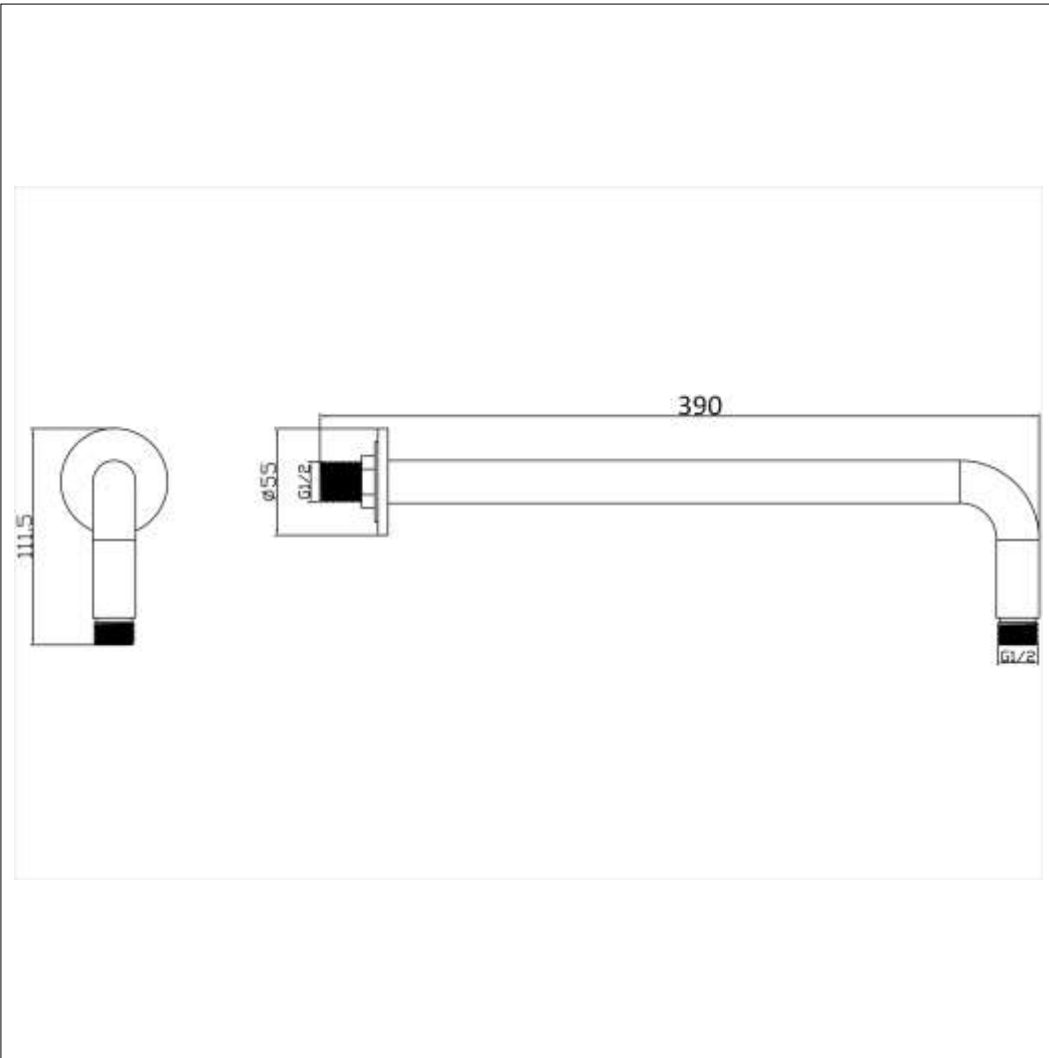

Curved Shower Arm

Curved Shower Arm

Code: C-SA

Features

- Curved Shower Arm
- Brass and chrome plated

Operating Pressure	0.2bar	0.5 bar	1 bar	2 bar
Flow Rate (L/min)	3.4	6.1	9.3	13.4

Units 3 & 4, 16 Crawfordsburn Road,
Newtownards, Co Down,
Northern Ireland. BT23 4EA