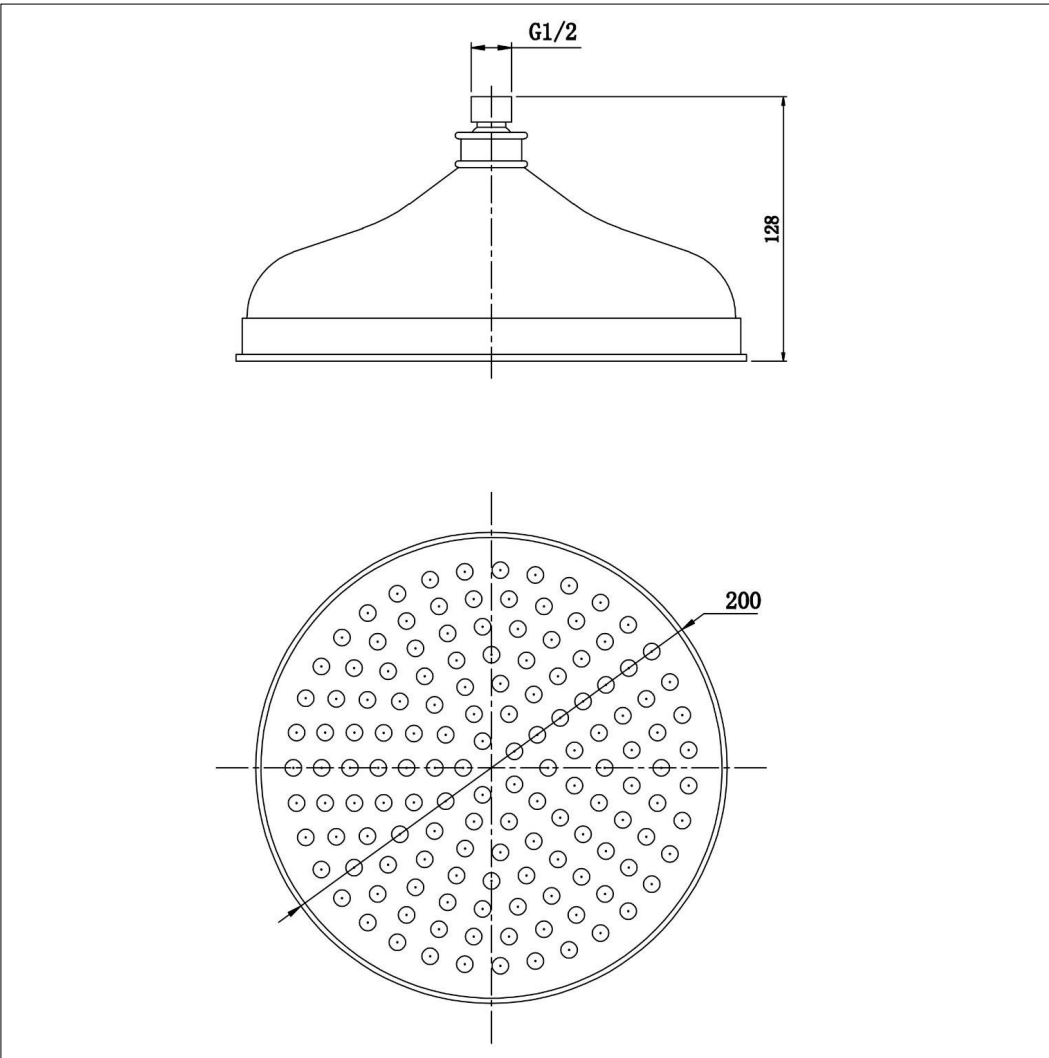

# Georgia Traditional—Brass Shower Head

## Georgia Traditional Brass Shower Head—200mm

Code: GS-20

### Features:

- 200mm Brass Shower Head
- 12 year warranty

### Technical Details:

- Suitable for all plumbing systems
- Swivel connector
- G1/2" fitting

Operating Pressure	0.1 bar	0.5 bar	1 bar	2 bar	5 bar
Flow Rate (L/min)	8.5	15.0	16.6	20.3	27.4

Units 3 & 4, 16 Crawfordsburn Road,  
Newtownards, Co Down,  
Northern Ireland. BT23 4EA