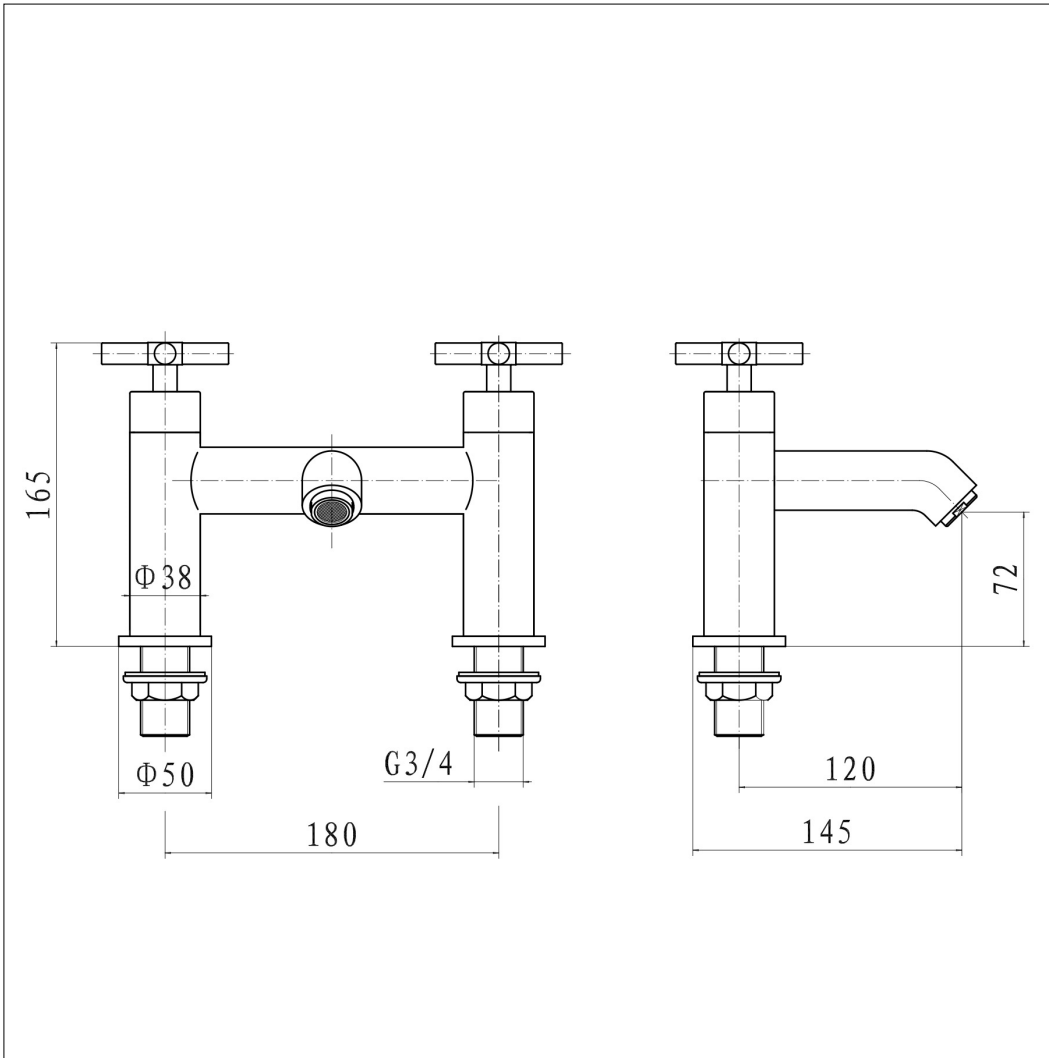

Hail - Bath Filler

Hail Bath Filler

Code: H-BF

Features:

- Aerator for smooth water flow
- Compatible with low pressure systems
- 12 year warranty

Technical Details:

- 2 tap hole deck mounted bath filler—chrome
- 3/4" BSP inlets