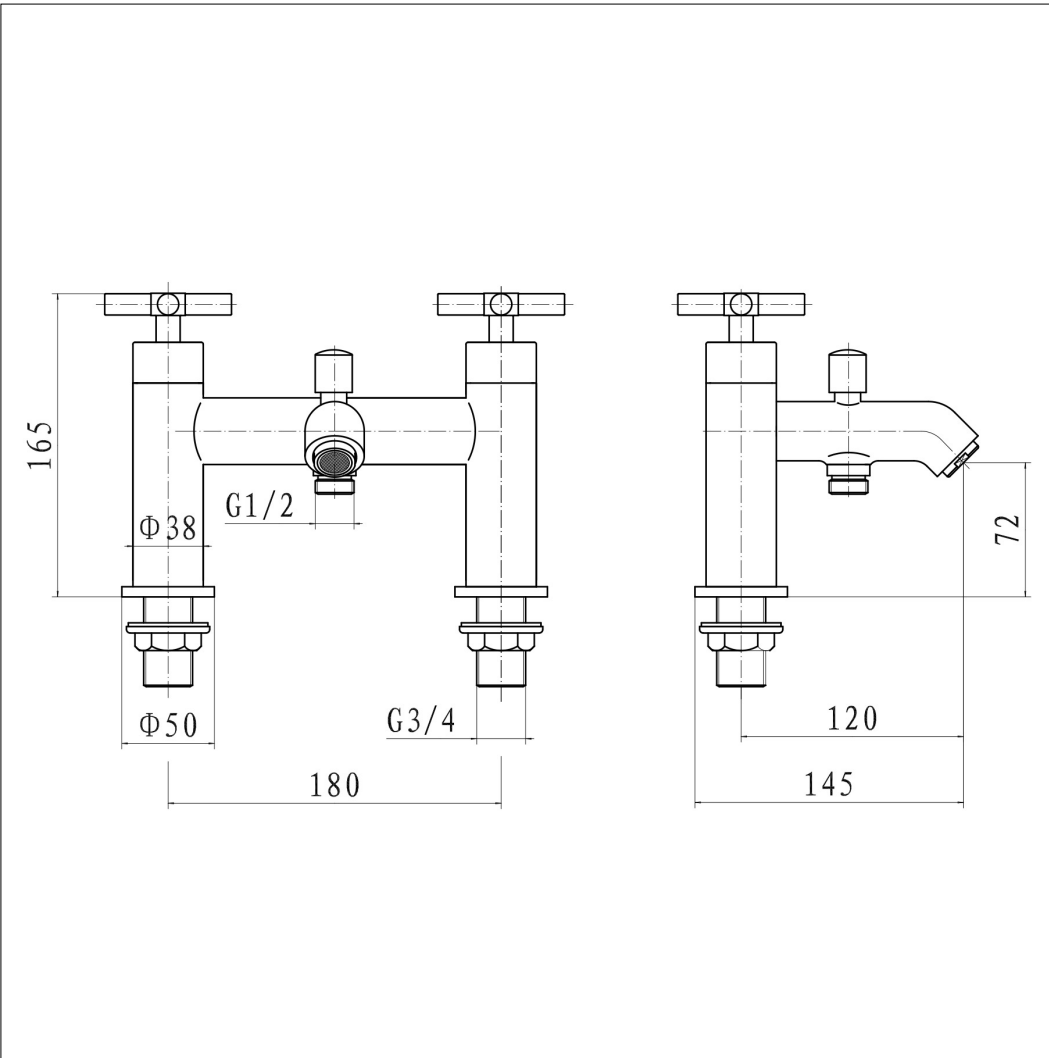

Hail - Bath Shower Mixer

Hail Bath Shower Mixer

Code: H-BS

Features:

- Aerator for smooth water flow
- Supplied with designer pencil handset, hose and bracket
- Plunger diverter
- 12 year warranty

Technical Details:

- 2 tap hole deck mounted bath filler—chrome
- 3/4" BSP inlets

Operating Pressure	0.2 bar	0.5 bar	1 bar	2 bar
Flow Rate (L/min)	7.9	15.1	22.7	30.1

Units 3 & 4, 16 Crawfordsburn Road,
Newtownards, Co Down,
Northern Ireland. BT23 4EA