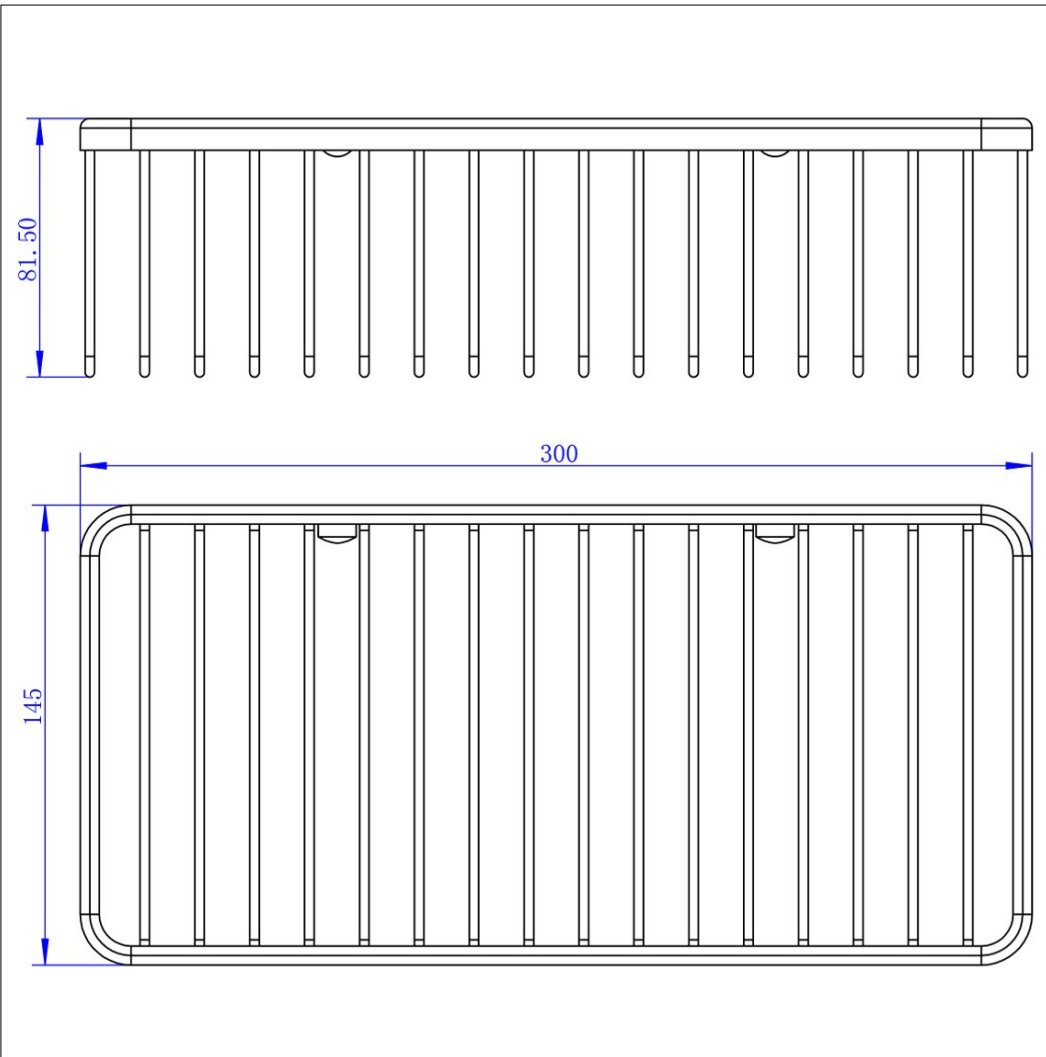

# Universal—Rectangular Shower Basket

## Universal—Rectangular Shower Basket

Code: RE-SB

### Features

- Chrome plated brass
- Complete with screws and cover caps
- 12 year warranty

Units 3 & 4, 16 Crawfordsburn Road,  
Newtownards, Co Down,  
Northern Ireland. BT23 4EA