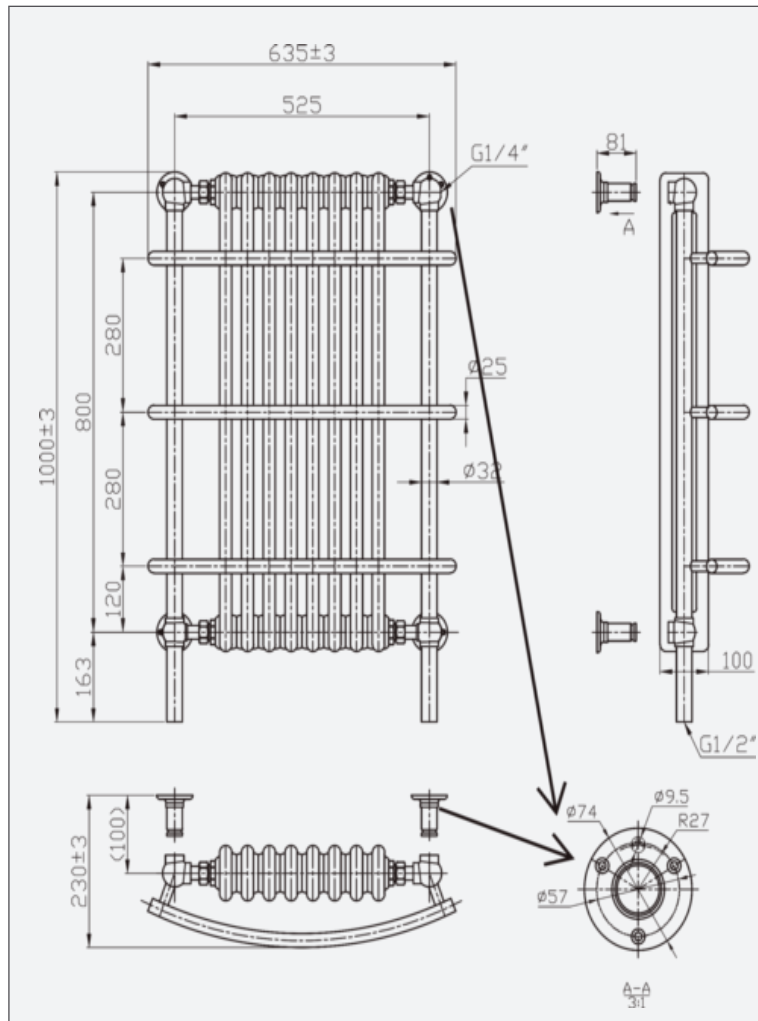

## Victoria Traditional - Towel Radiator

Code: TRR10-6

Code	L / Length (mm)	W / Width (mm)	D / Pipe Centres (mm)*	BTU (50°C)	BTU (60°C)
TRR10-6	1000mm	635mm	525	3582	4298

### Features

- Traditional style column radiator with chrome support and 3 towel rails
- Can be floor or wall mounted
- Aqualla traditional valves available to suit
- 5 year warranty

\*Victoria pipe centres are 525mm when used with Aqualla Traditional Angled Valves