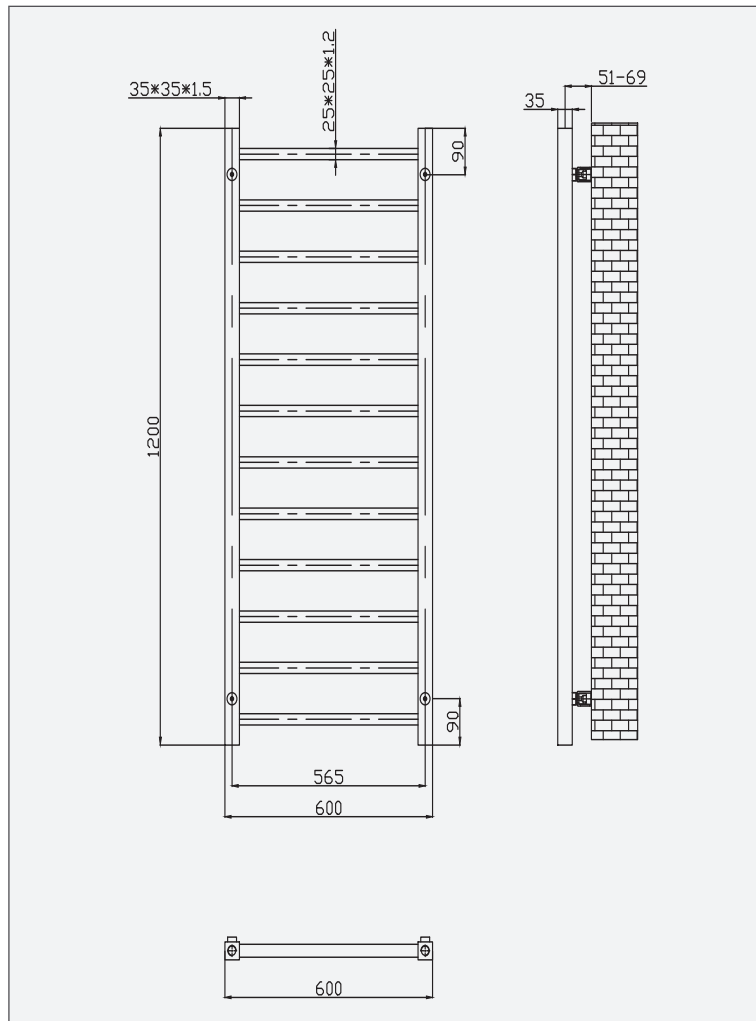

Encore - 1200 x 600mm Towel Radiator

Encore - Towel Radiator

Code: EN120-6GM

Colour	Code	Height	Width	Pipe Centres*	Tube (pcs)	BTU (50°C)	BTU (60°C)
Gun Metal	EN120-6GM	1200mm	600mm	565mm	12	1220	1549

Features

- Modern style column radiator with towel rail
- Aqualla gun metal valves available to suit
- 5 year warranty

*Distance from wall to pipe centres - 51-69mm.

All BTU ratings at 50°C are for the EN442 regulation test and the BTU ratings at 60°C are for comparison.