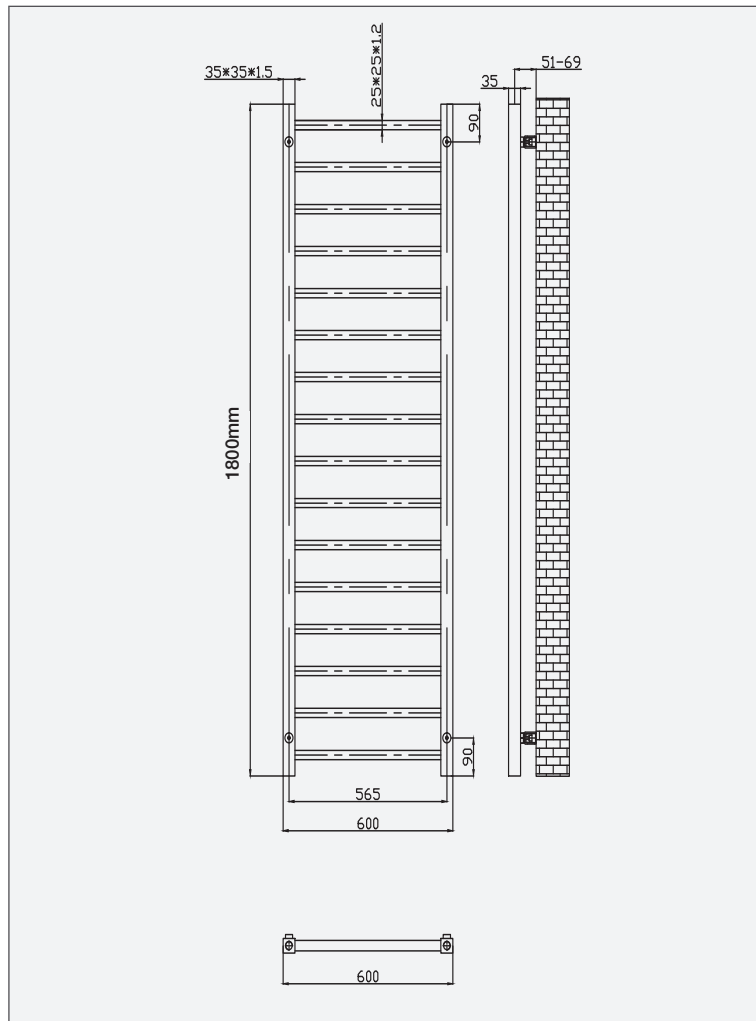

Encore - 1800 x 600mm Towel Radiator

Encore - Towel Radiator

Code: EN180-6GM

Colour	Code	Height	Width	Pipe Centres*	Tube (pcs)	BTU (50°C)	BTU (60°C)
Gun Metal	EN180-6GM	1800mm	600mm	565mm	18	1830	2324

Features

- Modern style column radiator with towel rail
- Aqualla gun metal valves available to suit
- 5 year warranty

*Distance from wall to pipe centres - 51-69mm.

All BTU ratings at 50°C are for the EN442 regulation test and the BTU ratings at 60°C are for comparison.