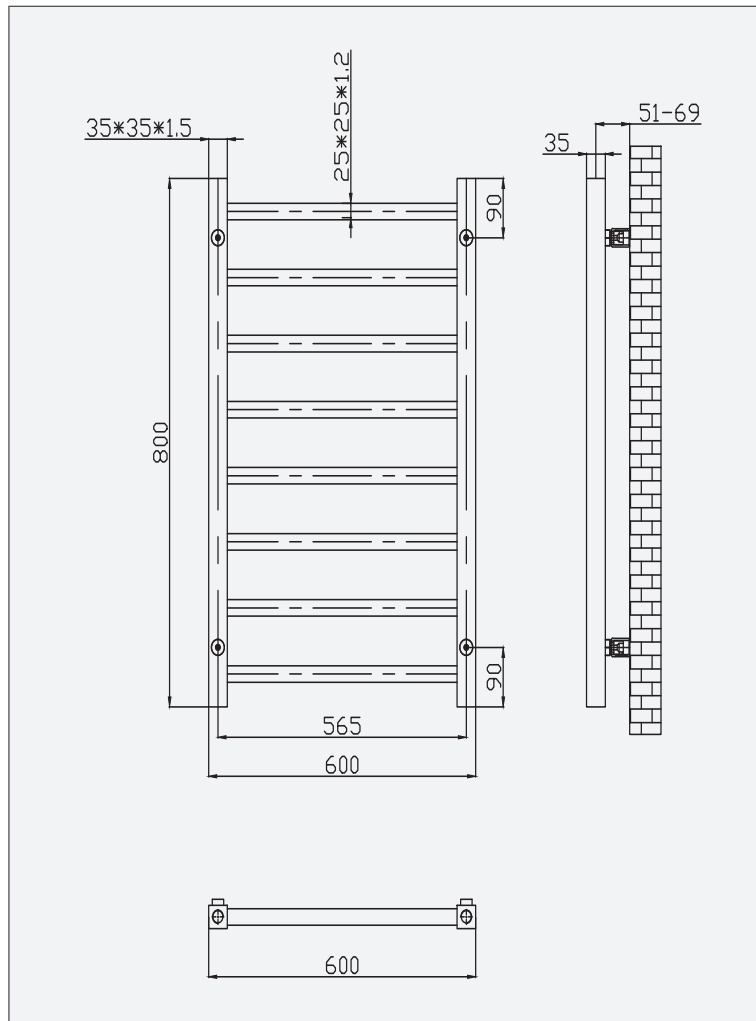

Encore - 800 x 600mm Towel Radiator

Encore - Towel Radiator

Code: EN80-6GM

Colour	Code	Height	Width	Pipe Centres*	Tube (pcs)	BTU (50°C)	BTU (60°C)
Gun Metal	EN80-6GM	800mm	600mm	565mm	8	814	1034

Features

- Modern style column radiator with towel rail
- Aqualla gun metal valves available to suit
- 5 year warranty

*Distance from wall to pipe centres - 51-69mm.

All BTU ratings at 50°C are for the EN442 regulation test and the BTU ratings at 60°C are for comparison.

Units 3 & 4
16 Crawfordsburn Road
Newtownards
County Down BT23 4EA