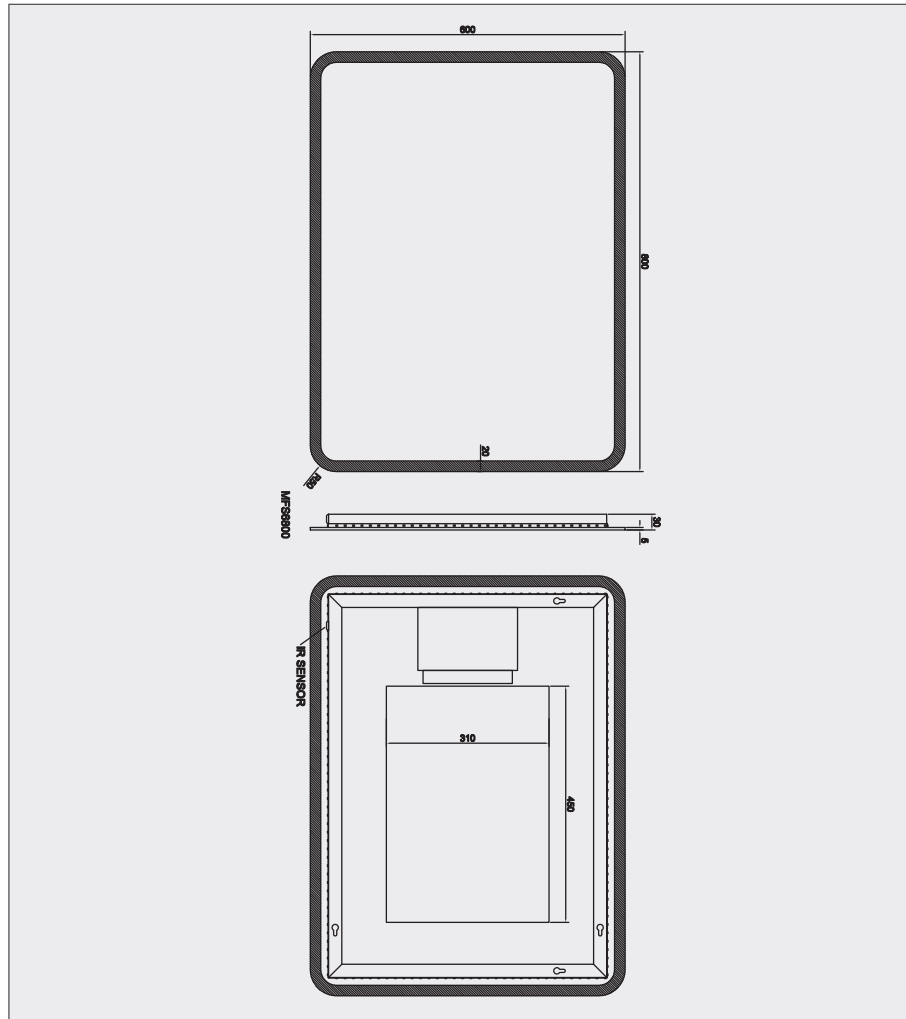

Glow - 800mm x 600mm

Glow - 800mm x 600mm

Code: 10G86

Features

- Energy efficient LED lighting
- Heated demister pad
- Infrared on/off sensor

Landscape or Portrait Fitting

Units 3 & 4
16 Crawfordsburn Road
Newtownards
County Down BT23 4EA