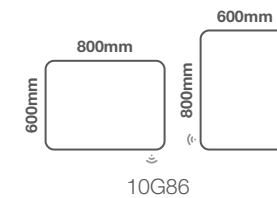

Glow - 800mm x 600mm

Glow - 800mm x 600mm

Code: 10G86

Features

- Energy efficient LED lighting
- Heated demister pad
- Infrared on/off sensor

Landscape or Portrait Fitting

Units 3 & 4
16 Crawfordsburn Road
Newtownards
County Down BT23 4EA