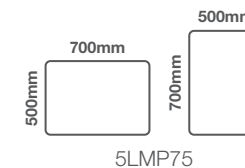

Landscape or Portrait Fitting

Units 3 & 4
16 Crawfordsburn Road
Newtownards
County Down BT23 4EA

Tel: +44 (0) 28 9182 8000
Fax: +44 (0) 28 9181 2888

Sales Enquiries

Email: info@aquallabrassware.com