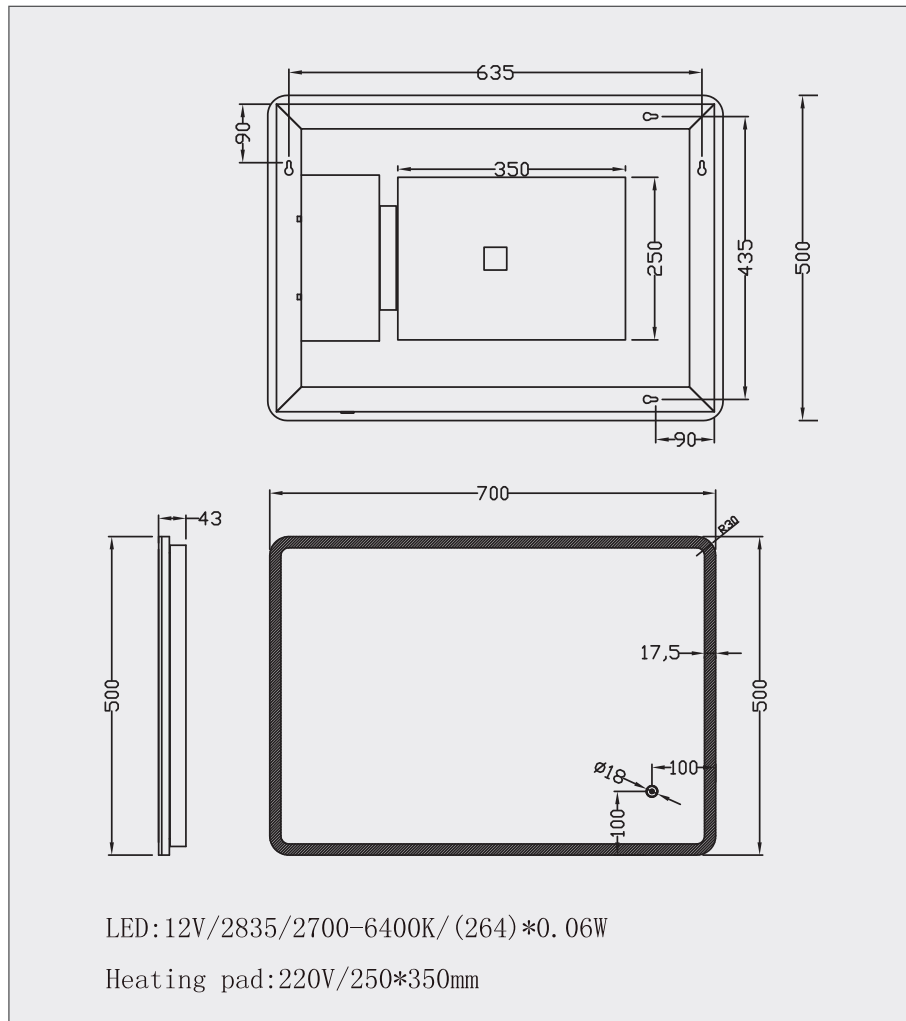

Linea Plus Mood - 700mm x 500mm

Linea Plus Mood - 700mm x 500mm

Code: 5LMP75

Features

- Energy efficient one piece LED lighting strip
- Aesthetically softer design
- Heated demister pad
- Press & hold touch switch to adjust between cool and warm lighting