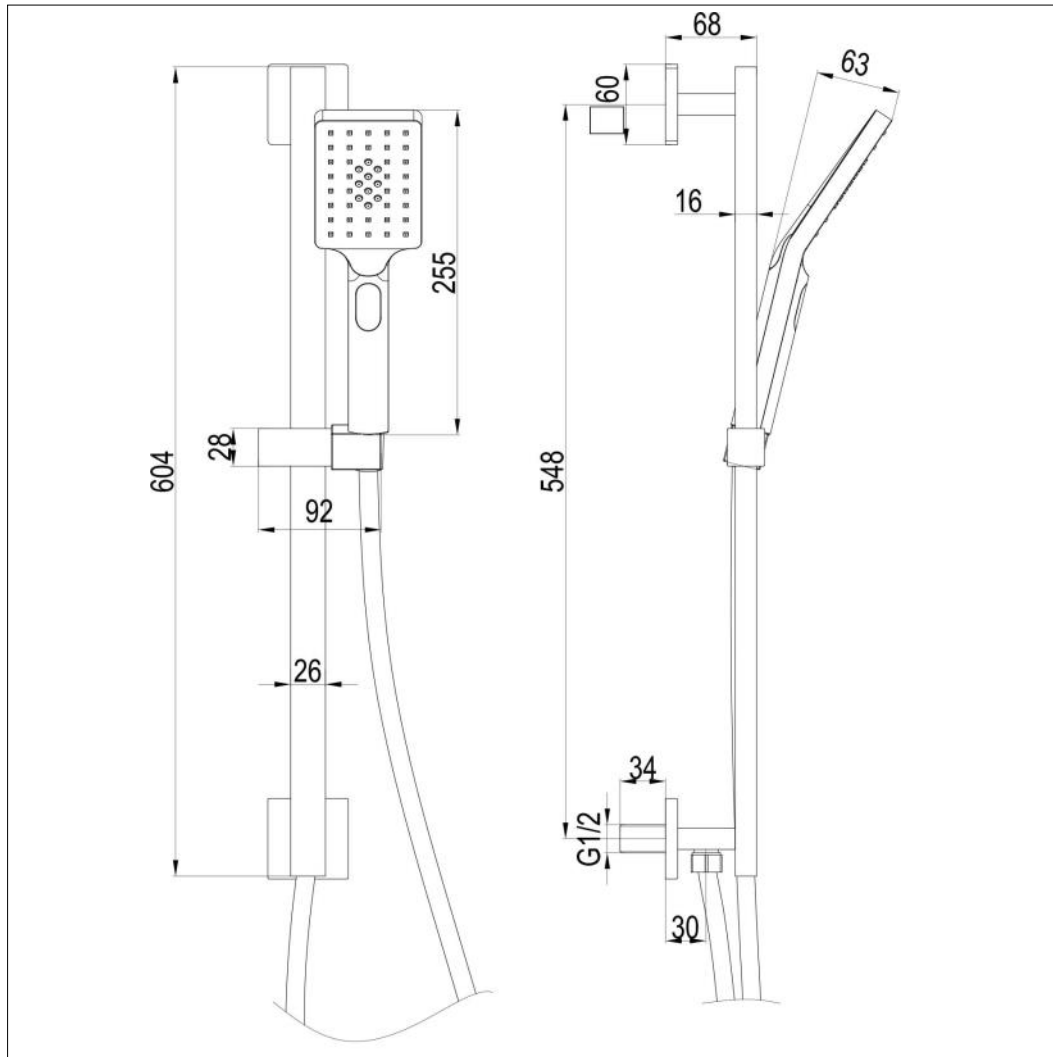

# Encore Plus - Triple Mode Slide Rail Kit

## Encore Plus - Triple Mode Slide Rail Kit

Code: EP-SRK

### Features

- Soft square sliding rail kit
- Triple function handset
- Slide bar and bracket both made from brass and chrome plated
- Height adjustable handset position
- Integrated brass wall outlet for minimal design
- Complete with smooth hose and handset

Operating Pressure	0.5 bar	1 bar	2 bar	3 bar
Flow Rate (L/min)	4.5	6.2	8.1	9.2

Units 3 & 4, 16 Crawfordsburn Road,  
Newtownards, Co Down,  
Northern Ireland. BT23 4EA