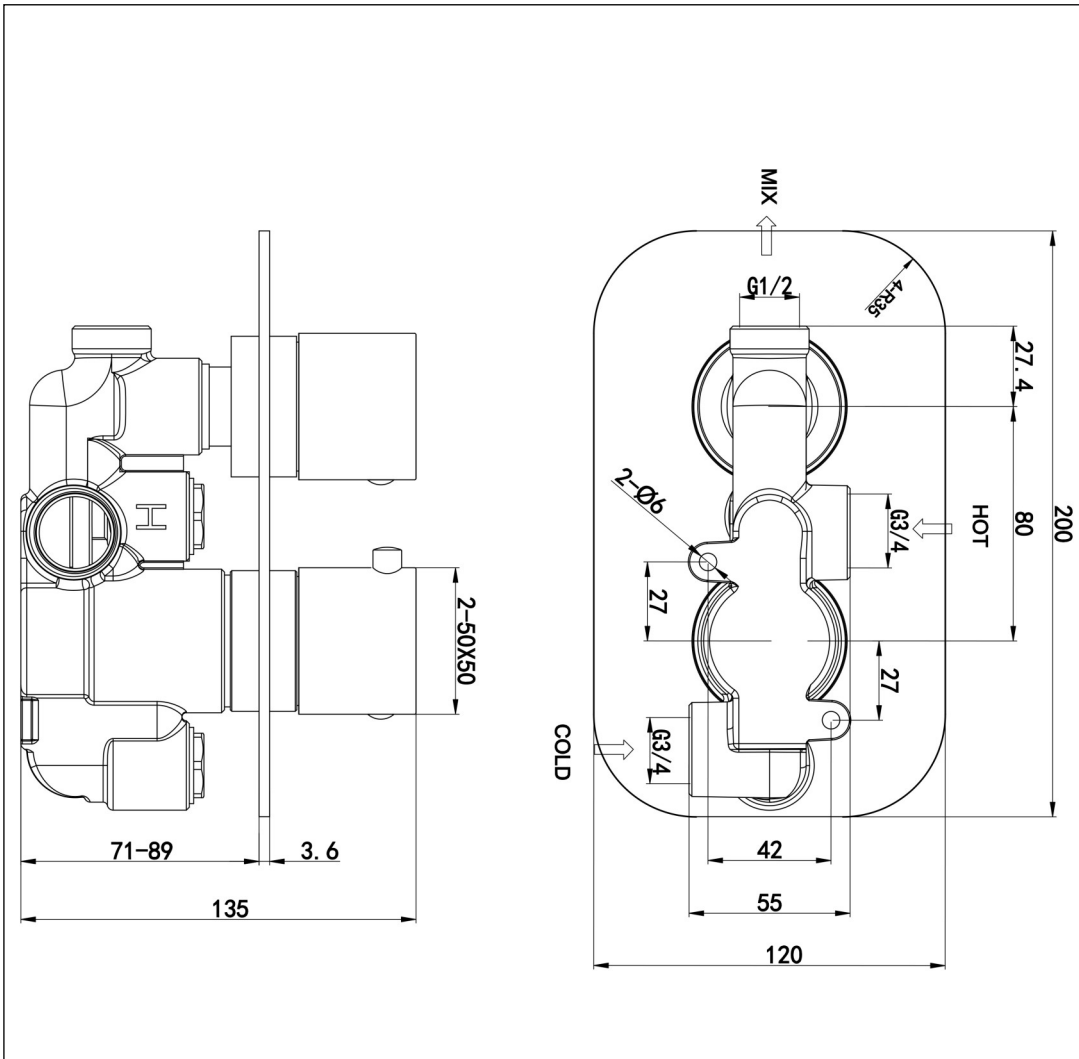

Fuse Black Cascade

Fuse Black Cascade

Code: FU-CAS-BL

Features:

- Single piece grade A brass body
- Thermostatically controlled shower valve
- Luxury 250mm brass shower head
- 390mm brass shower arm
- 4mm brass back plate
- Easy access cleaning filters
- 5 year warranty

Technical Details:

- Suitable for all plumbing systems
- 3/4 inch inlets and 1/2 inch outlets to maximise flow

Operating Pressure	0.1 bar	1 bar	2 bar	5 bar
Flow Rate (L/min)	4.7	15.1	22.5	35.5

Units 3 & 4, 16 Crawfordsburn Road,
Newtownards, Co Down,
Northern Ireland. BT23 4EA