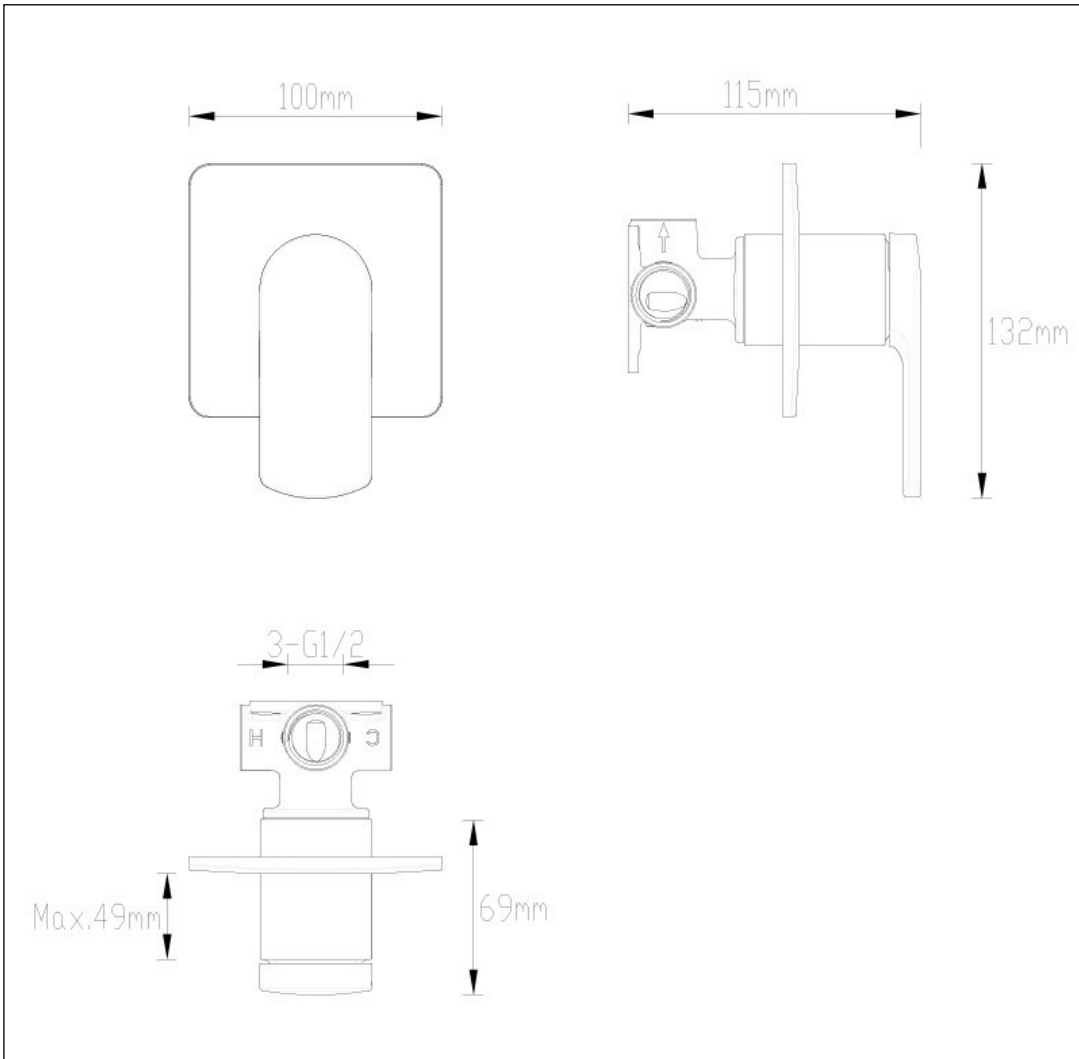

# Fuse Manual Bath Valve

## Fuse Manual Bath Valve

Code: F-MV

### Features:

- Wall mounted bath valve
- 12 year warranty
- Brass body

Units 3 & 4, 16 Crawfordsburn Road,  
Newtownards, Co Down,  
Northern Ireland. BT23 4EA