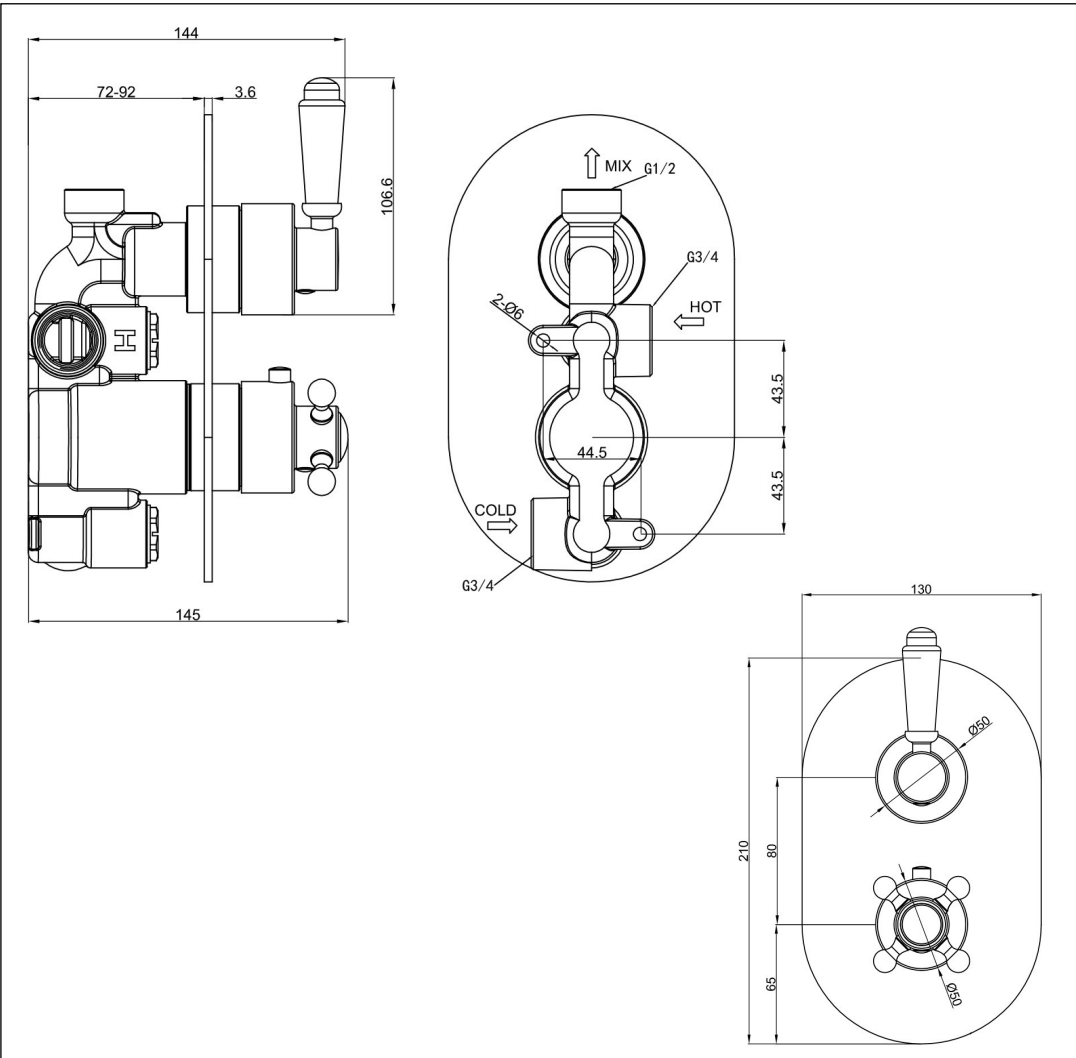

Georgia Traditional Dual 1 Outlet

Georgia Traditional Dual 1 Outlet

Code: GCVD1

Features:

- Single piece grade A brass body
- 4mm brass back plate
- Easy access cleaning filters
- 12 year warranty

Technical Details:

- Suitable for all plumbing systems
- 3/4 inch inlets and 1/2 inch outlets to maximise flow

Operating Pressure	0.1 bar	0.5 bar	1 bar	5 bar
Flow Rate (L/min)	5.5	20.1	30.2	47.6

Units 3 & 4, 16 Crawfordsburn Road,
Newtownards, Co Down,
Northern Ireland. BT23 4EA