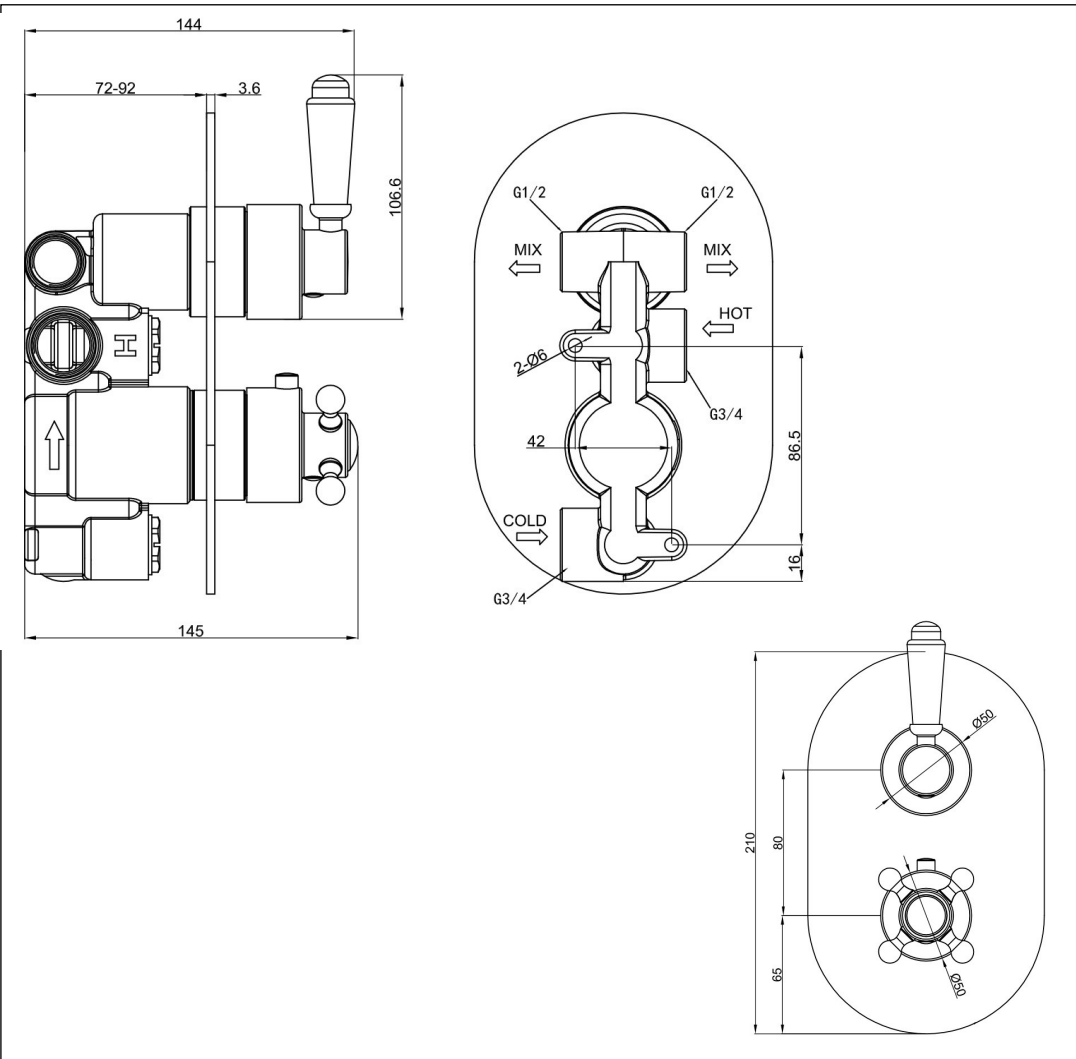

Georgia Traditional Dual 2 Outlet

Georgia Traditional Dual 2 Outlet

Code: GCVD2

Features:

- Single piece grade A brass body
- 4mm brass back plate
- Easy access cleaning filters
- 12 year warranty

Technical Details:

- Suitable for all plumbing systems
- 3/4 inch inlets and 1/2 inch outlets to maximise flow

Operating Pressure	0.1 bar	1 bar	2 bar	5 bar
Flow Rate (L/min)	4.7	15.1	22.5	35.5

Units 3 & 4, 16 Crawfordsburn Road,
Newtownards, Co Down,
Northern Ireland. BT23 4EA