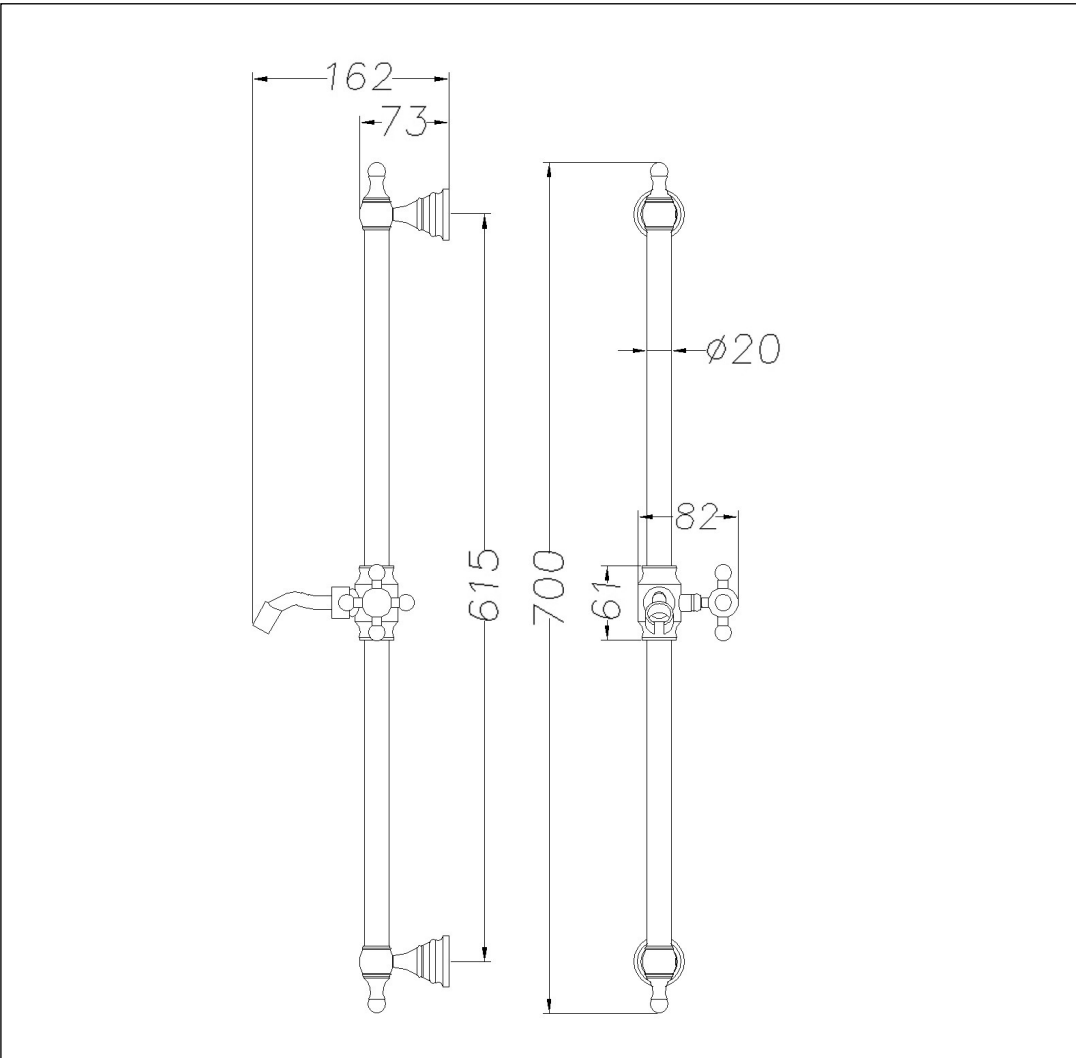

Georgia Slide Rail Kit

Georgia Slide Rail Kit

Code: GDH

Features:

- Traditional slide rail kit
- Slide bar and bracket both made from brass and chrome plated
- Height adjustable handset position
- Complete with shower hose and handset