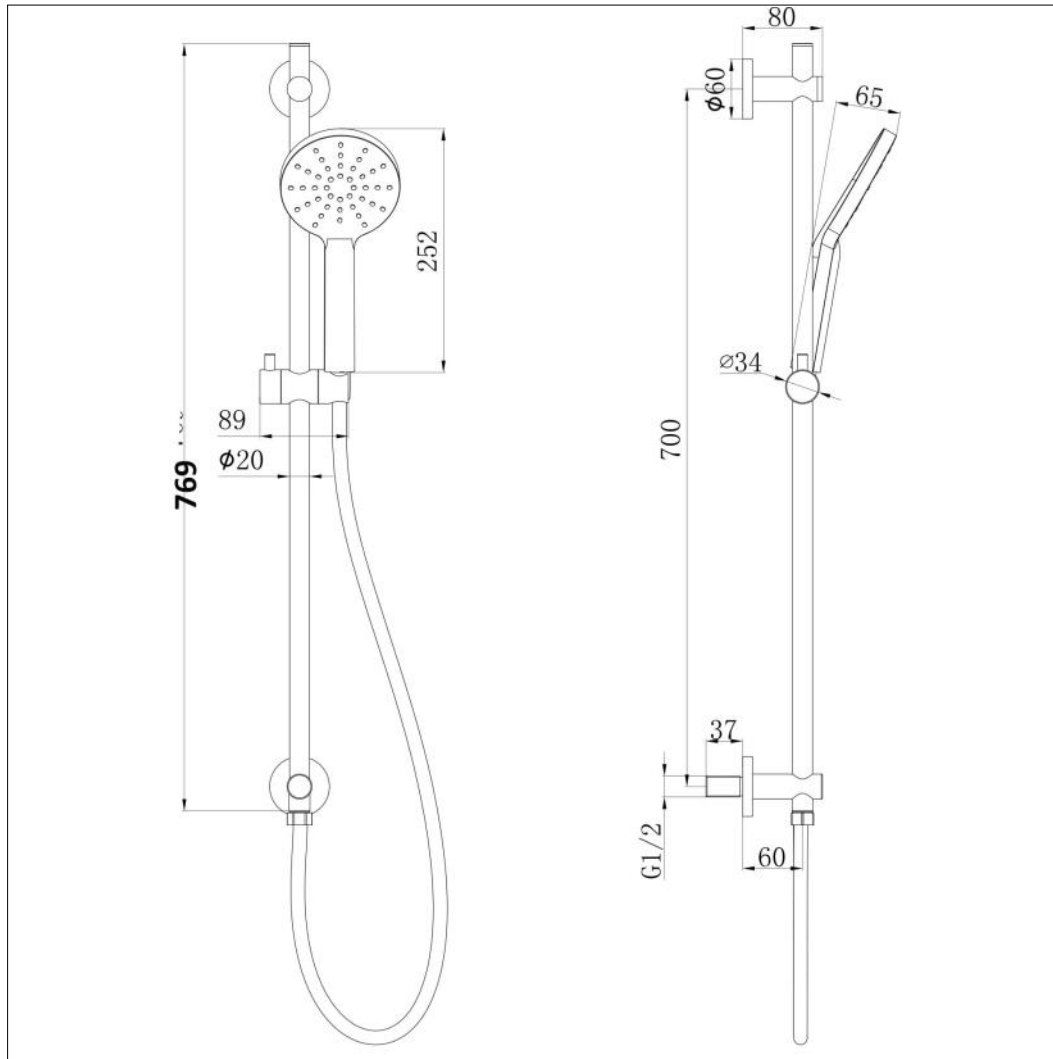

Luca Plus - Triple Mode Slide Rail Kit

Luca Plus - Triple Mode Slide Rail Kit

Code: LP-SRK

Features

- Round style sliding rail kit
- Triple function handset
- Slide bar and bracket both made from brass and chrome plated
- Height adjustable handset position
- Integrated brass wall outlet for minimal design
- Complete with smooth hose and handset

Operating Pressure	0.5 bar	1 bar	2 bar	3 bar
Flow Rate (L/min)	4.2	5.7	7.8	9

Units 3 & 4, 16 Crawfordsburn Road,
Newtownards, Co Down,
Northern Ireland. BT23 4EA

Sales Enquiries

Email: info@aquallabrassware.com