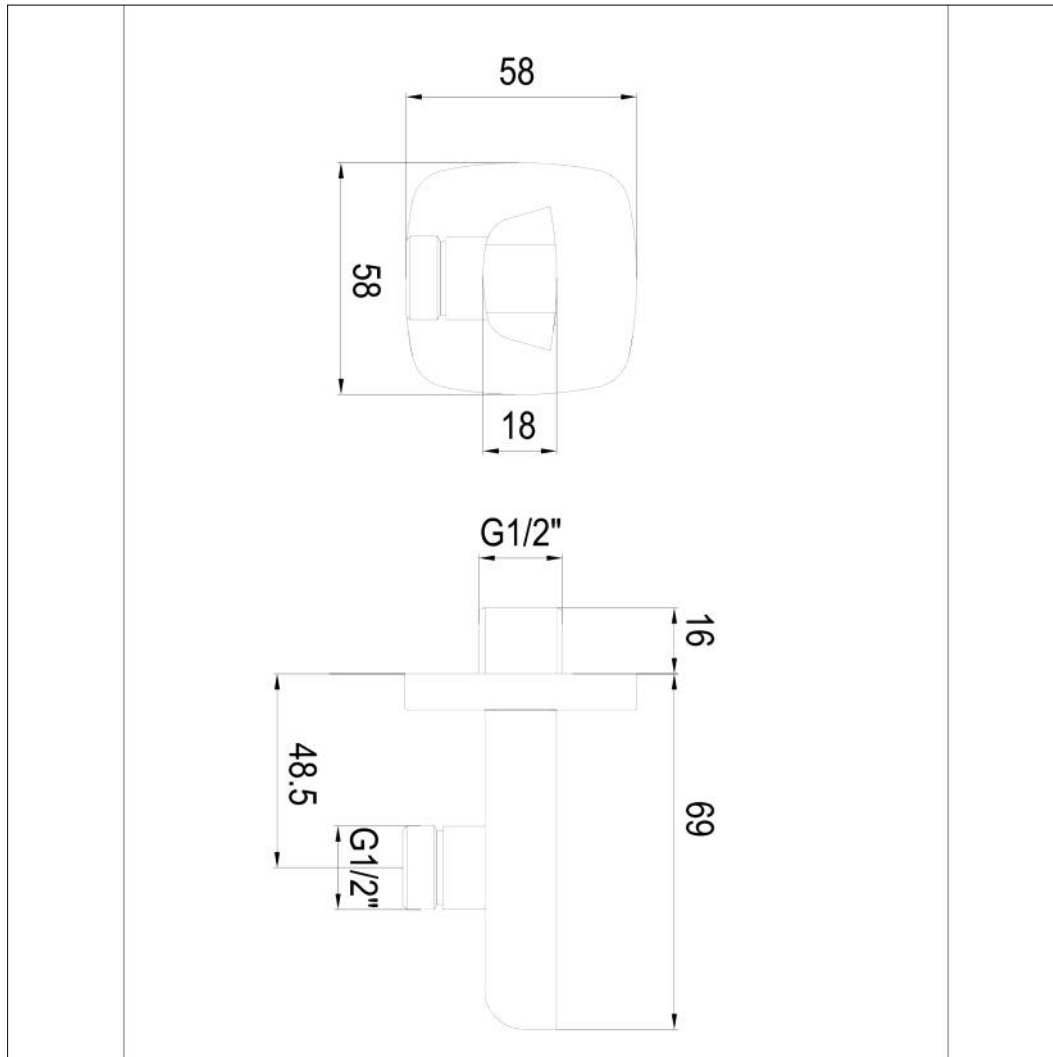

Rain Wall Outlet

Rain Wall Outlet

Code: RAWO

Features

- -Soft square style wall outlet
- -Brass chrome plated