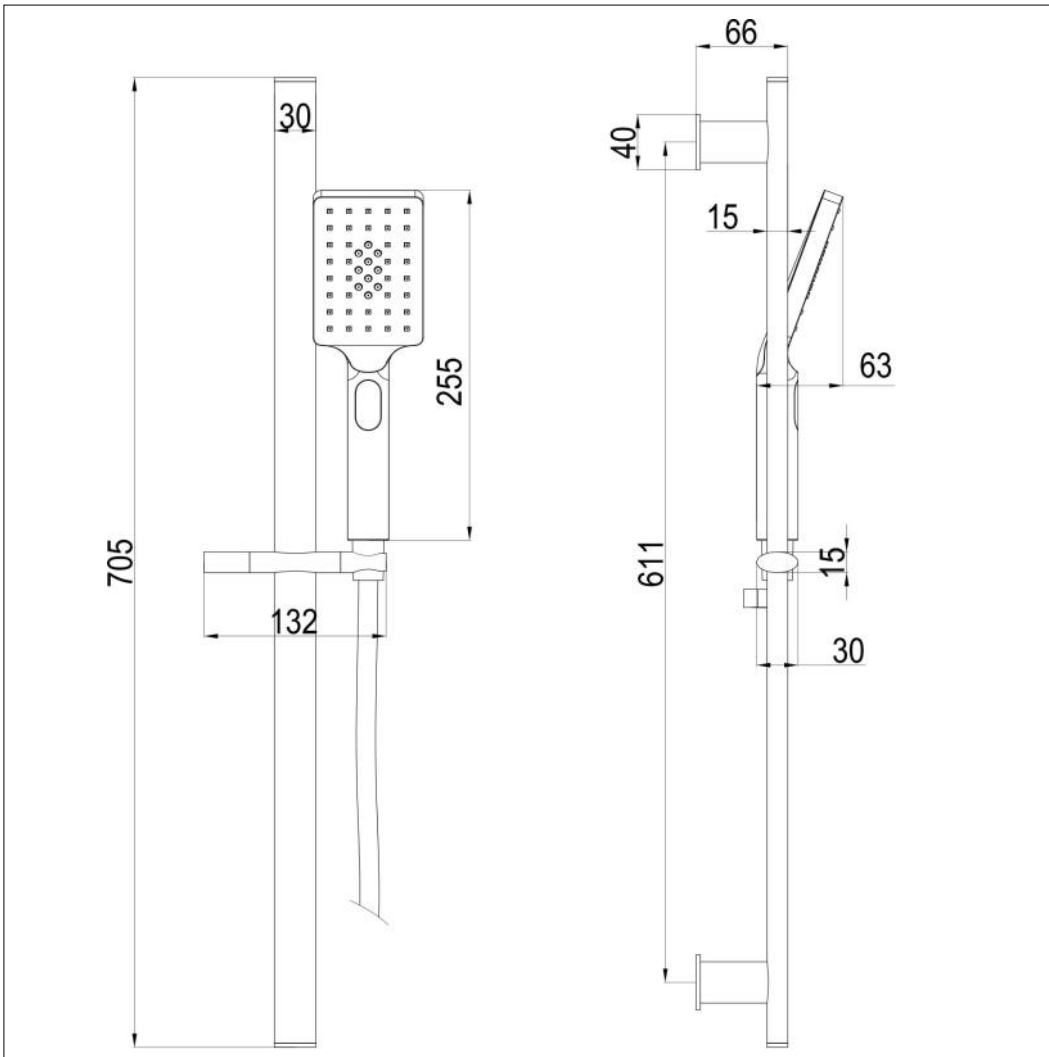

Soft Square / Rain Plus Triple Mode Slide Rail Kit

Soft Square / Rain Plus Triple Mode Slide Rail Kit

Code: RP-SRK

Features

- Soft square sliding rail kit
- Triple function handset
- Slide bar and bracket both made from brass and chrome plated
- Height adjustable handset position
- Complete with smooth hose and handset