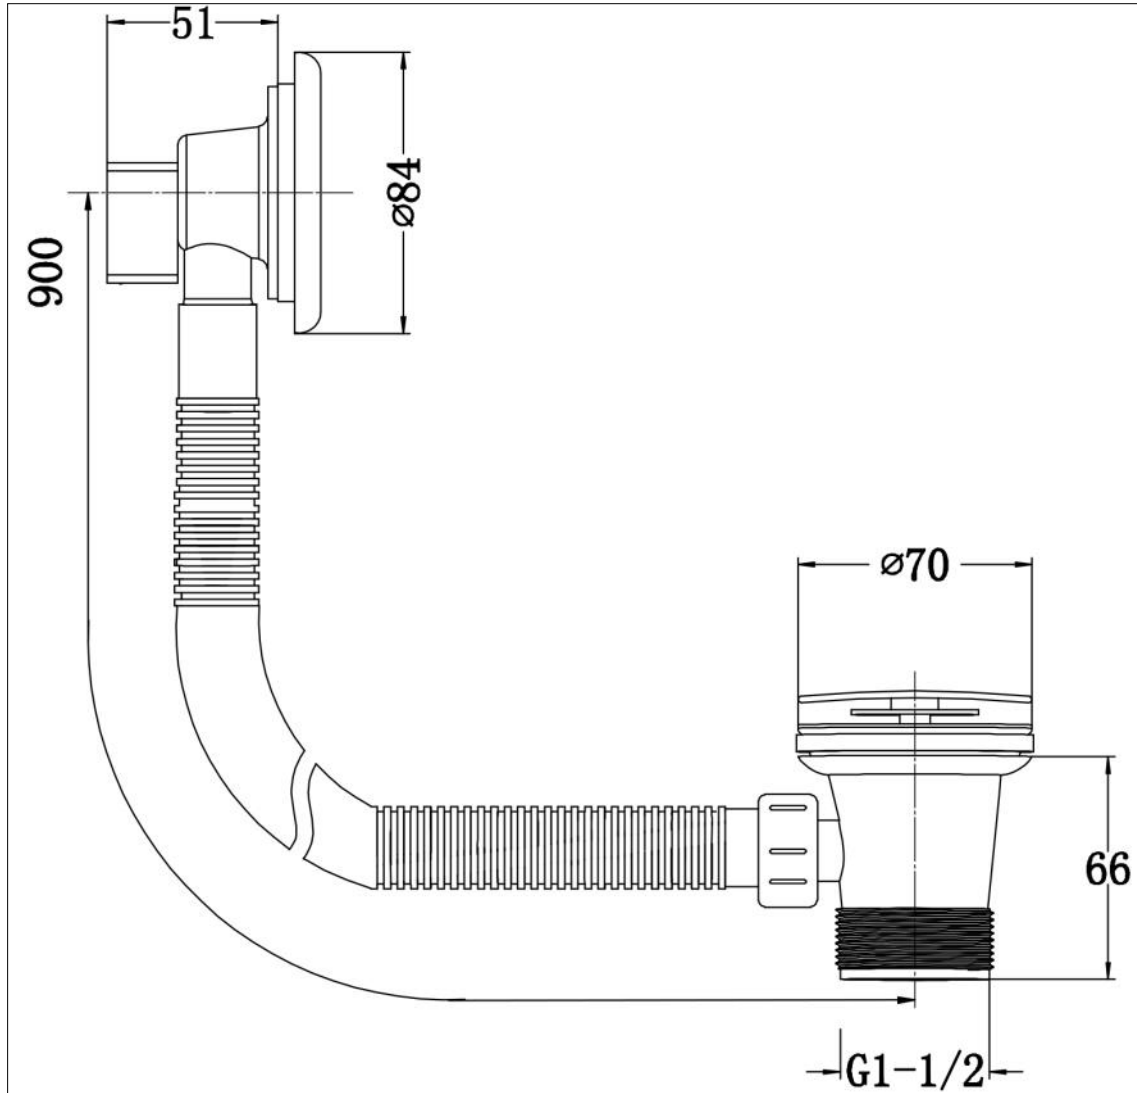

Fuse Black Bath Waste-EasyClean

Fuse Black Bath Waste-EasyClean

Code: BCWEC-BL

Features

- 900mm length to accommodate standard or freestanding bath
- Unique EasyClean waste feature allows hassle free cleaning
- 5 year warranty