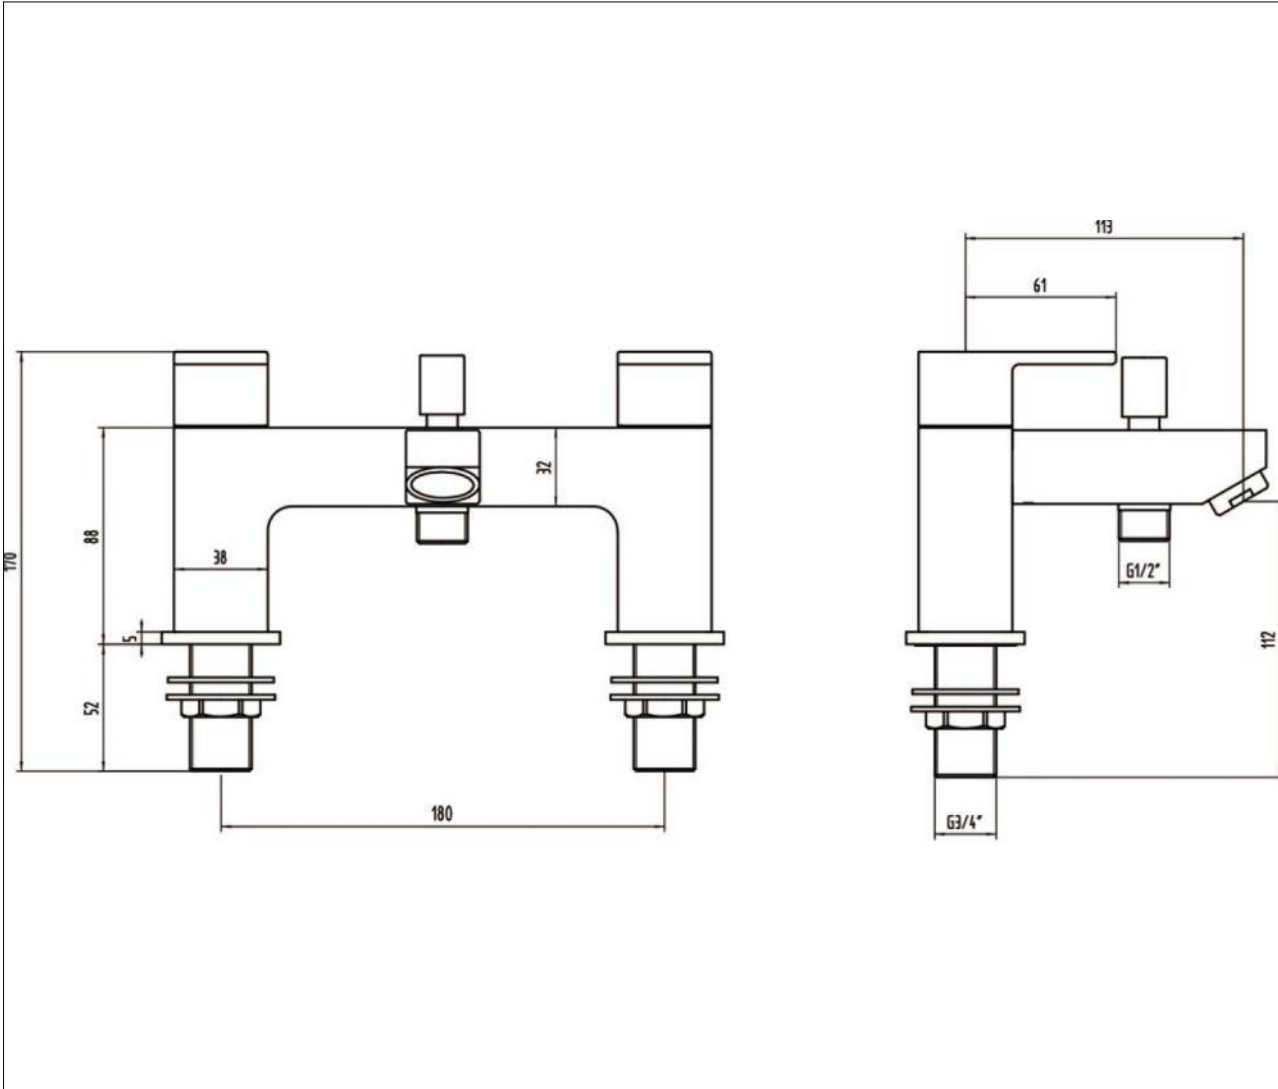

Encore - Bath Shower Mixer

Encore Bath Shower Mixer

Code: EN-BS

Features

- Includes Neoperl aerator to ensure smooth flow
- Discreet etching for hot and cold
- Supplied with designer pencil handset, hose and wall bracket
- Plunger diverter
- 12 year warranty

Technical Details

- 3/4" BSP inlets

Operating Pressure	0.2 bar	0.5 bar	1 bar
Flow Rate (L/min)	14.5	19.5	26.5

Units 3 & 4, 16 Crawfordsburn Road,
Newtownards, Co Down,
Northern Ireland. BT23 4EA

Sales Enquiries