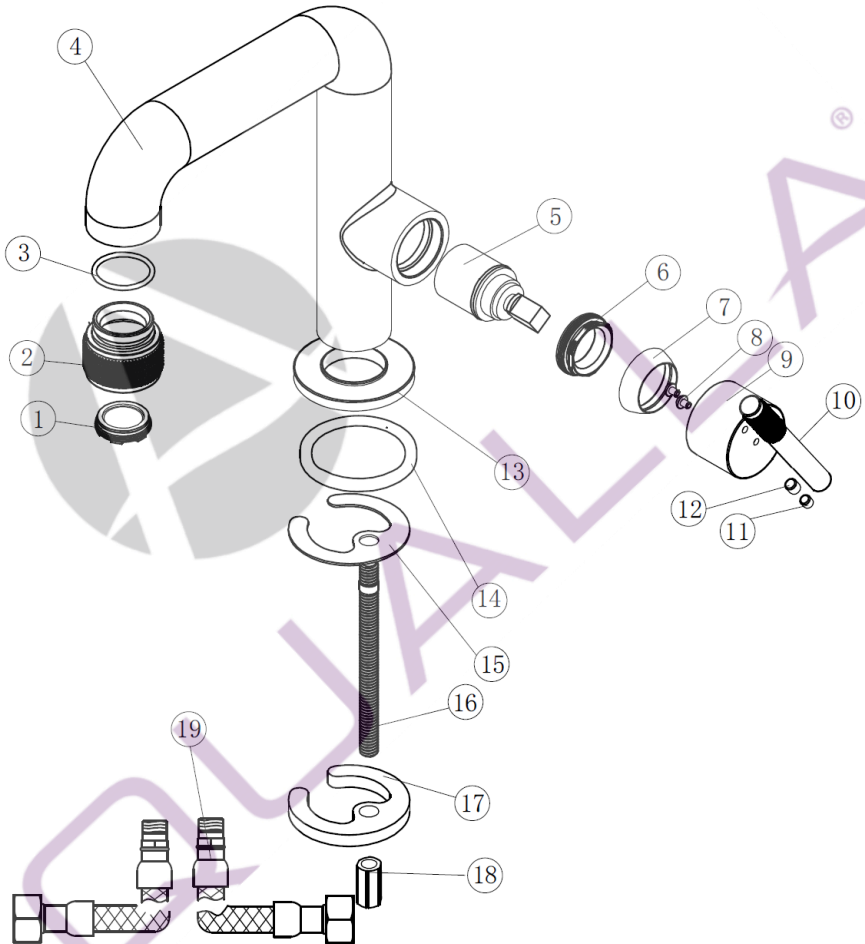

Kyloe Side Lever Basin Mono

Item	Description	Qty
1	Aerator	1
2	Spout collar	1
3	O-Ring	1
4	Body	1
5	Flow Cartridge	1
6	Cartridge nut	1
7	Cover cap	1
8	Screw	2
9	Handle body	1
10	Handle rod	1
11	Cap	1
12	Hex Screw	1
13	Base plate	1
14	O-Ring	1
15	Gasket	1
16	M8 Screw	1
17	Back plate	1
18	Nut	1
19	Flex tails	2