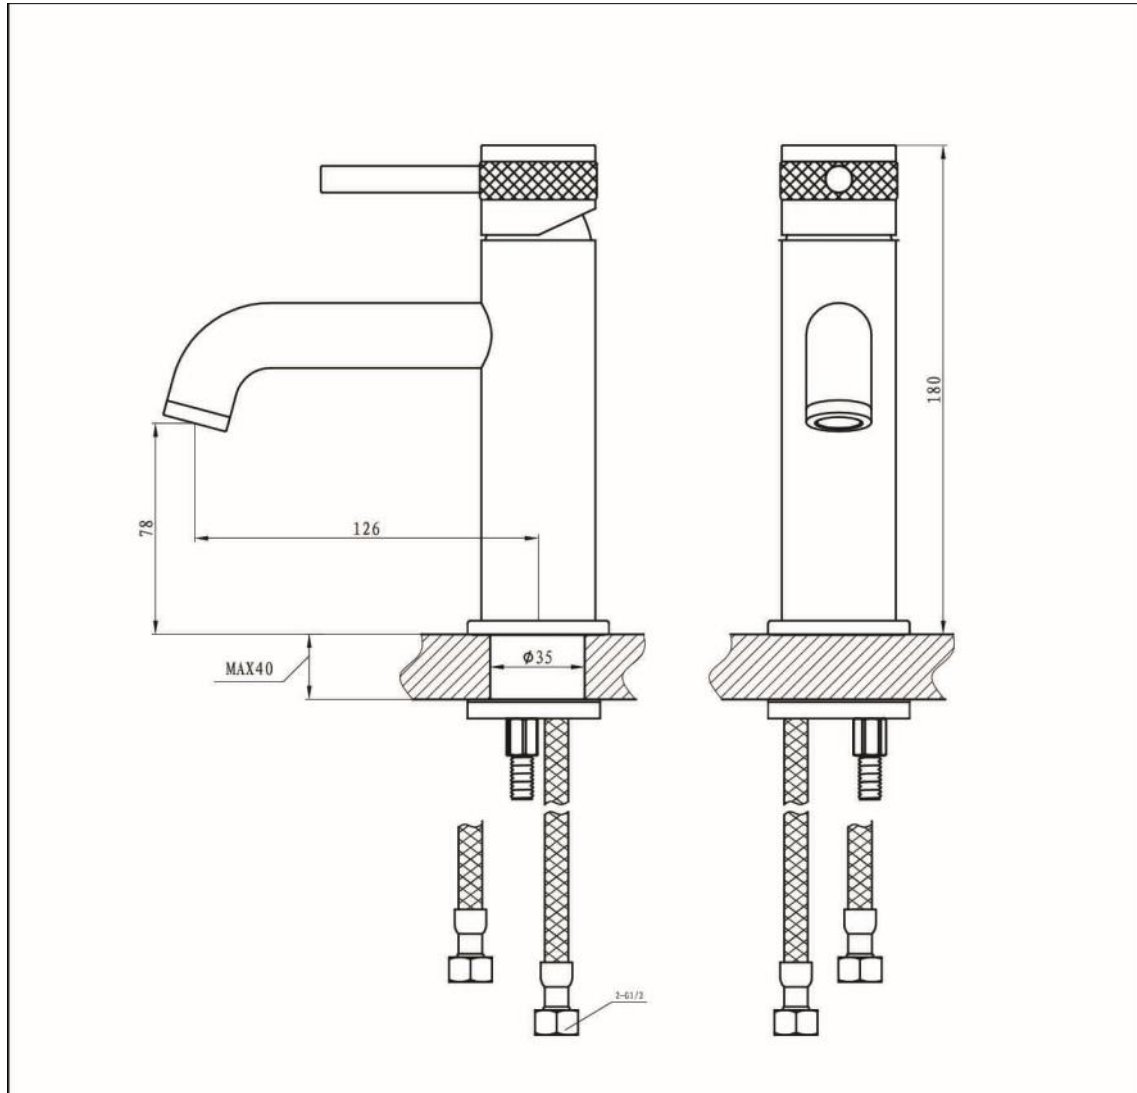

Kyloe - Basin Mixer - Brushed Nickel

Kyloe Basin Mixer Brushed Nickel

Code: KO-BM-BN

Features

- Supplied with clicker waste and 1/2" flexible tail water inlets
- Includes Neoperl aerator to ensure smooth flow
- Mounting base plate for premium finish
- Discreet etching for hot and cold
- 12 year warranty
- 35mm cartridge

Operating Pressure	0.5 bar	1 bar	1.5 bar
Flow Rate (L/min)	5.3	9	10.2

Units 3 & 4, 16 Crawfordsburn Road,
Newtownards, Co Down,
Northern Ireland. BT23 4EA

Sales Enquiries

Email: info@aquallabrassware.com