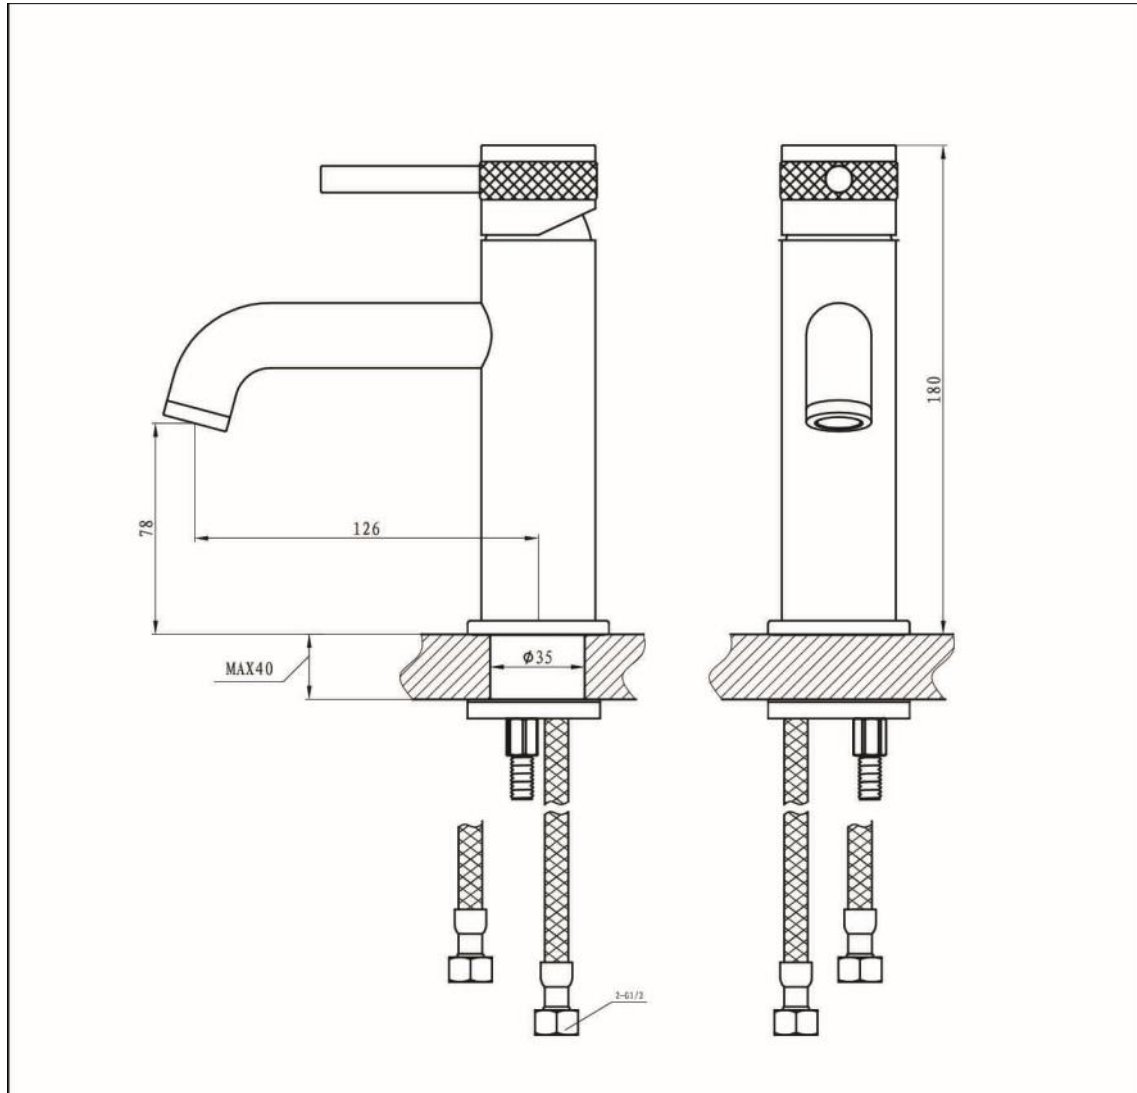

Kyloe - Basin Mixer - Chrome

Kyloe Basin Mixer Chrome

Code: KO-BM-CH

Features

- Supplied with clicker waste and 1/2" flexible tail water inlets
- Includes Neoperl aerator to ensure smooth flow
- Mounting base plate for premium finish
- Discreet etching for hot and cold
- 12 year warranty
- 35mm cartridge

Operating Pressure	0.5 bar	1 bar	1.5 bar
Flow Rate (L/min)	5.3	9	10.2

Units 3 & 4, 16 Crawfordsburn Road,
Newtownards, Co Down,
Northern Ireland. BT23 4EA

Sales Enquiries

Email: info@aquallabrassware.com