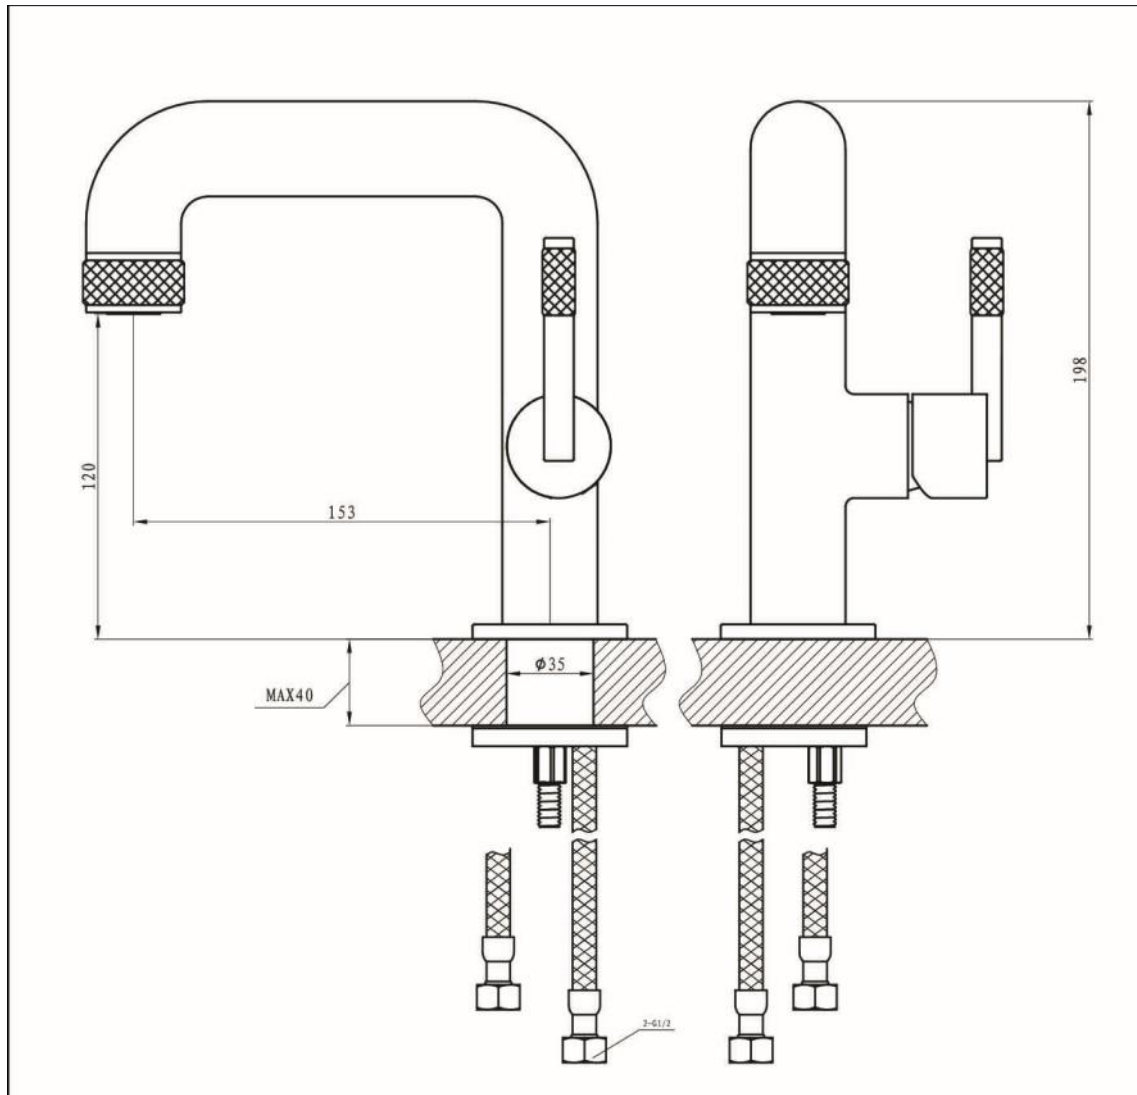

Kyloe - Side Lever Basin Mono - Matt Black

Kyloe Basin Mono Side Lever Matt Black

Code: KO-SLB-BL

Features

- Supplied with clicker waste and 1/2" flexible tail water inlets
- Includes Neoperl aerator to ensure smooth flow
- Mounting base plate for premium finish
- Discreet etching for hot and cold
- 12 year warranty
- 35mm cartridge

Operating Pressure	0.5 bar	1 bar	1.5 bar
Flow Rate (L/min)	5.2	9.1	10.8

Units 3 & 4, 16 Crawfordsburn Road,
Newtownards, Co Down,
Northern Ireland. BT23 4EA

Sales Enquiries

Email: info@aquallabrassware.com