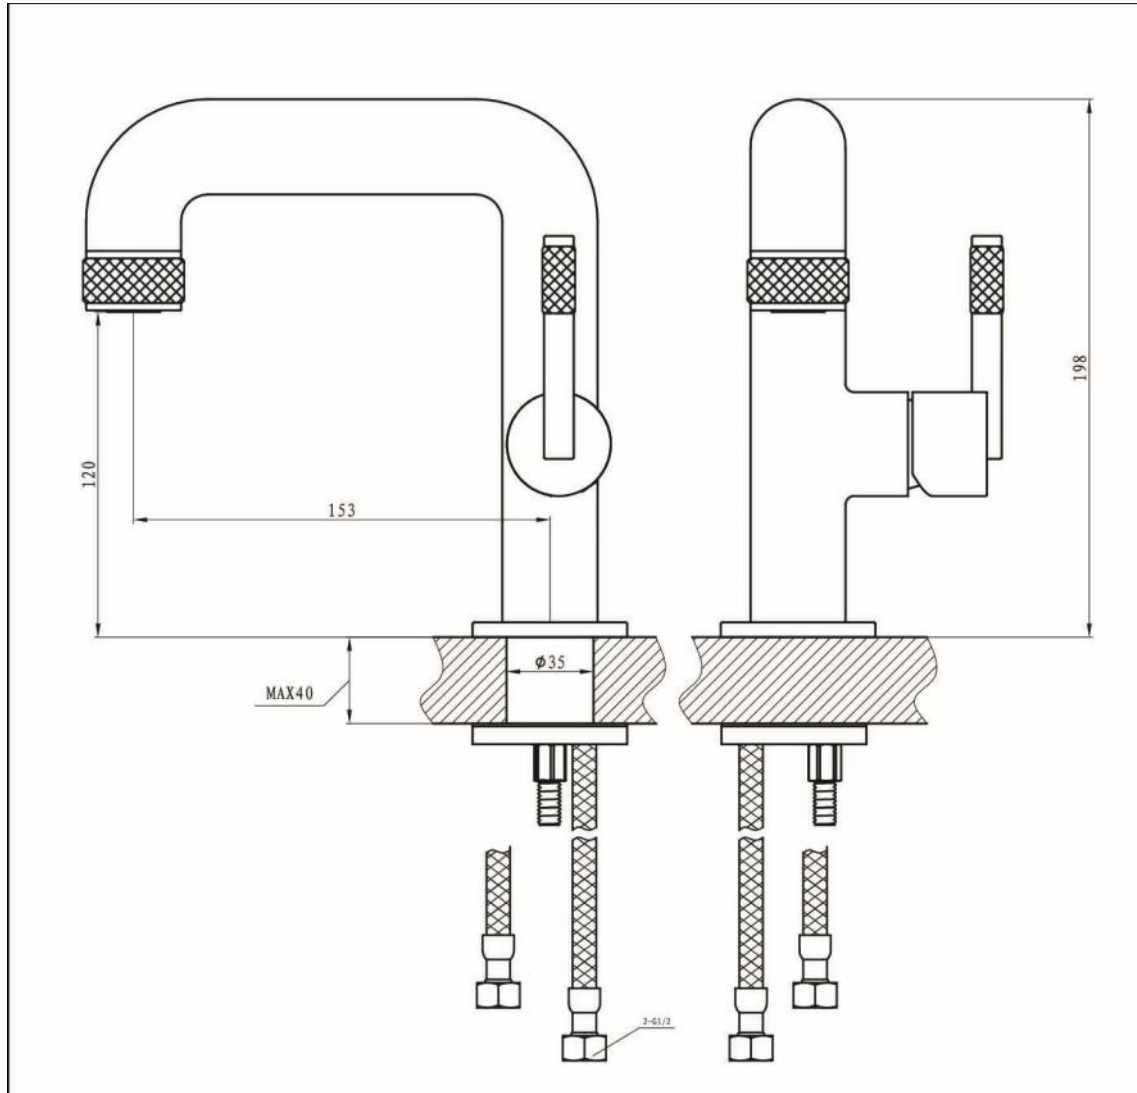

Kyloe - Side Lever Basin Mono - Brushed Nickel

Kyloe Basin Mono Side Lever

Code: KO-SLB-BN

Features

- Supplied with clicker waste and 1/2" flexible tail water inlets
- Includes Neoperl aerator to ensure smooth flow
- Mounting base plate for premium finish
- Discreet etching for hot and cold
- 12 year warranty
- 35mm cartridge

Operating Pressure	0.5 bar	1 bar	1.5 bar
Flow Rate (L/min)	5.2	9.1	10.8

Units 3 & 4, 16 Crawfordsburn Road,
Newtownards, Co Down,
Northern Ireland. BT23 4EA

Sales Enquiries

Email: info@aquallabrassware.com