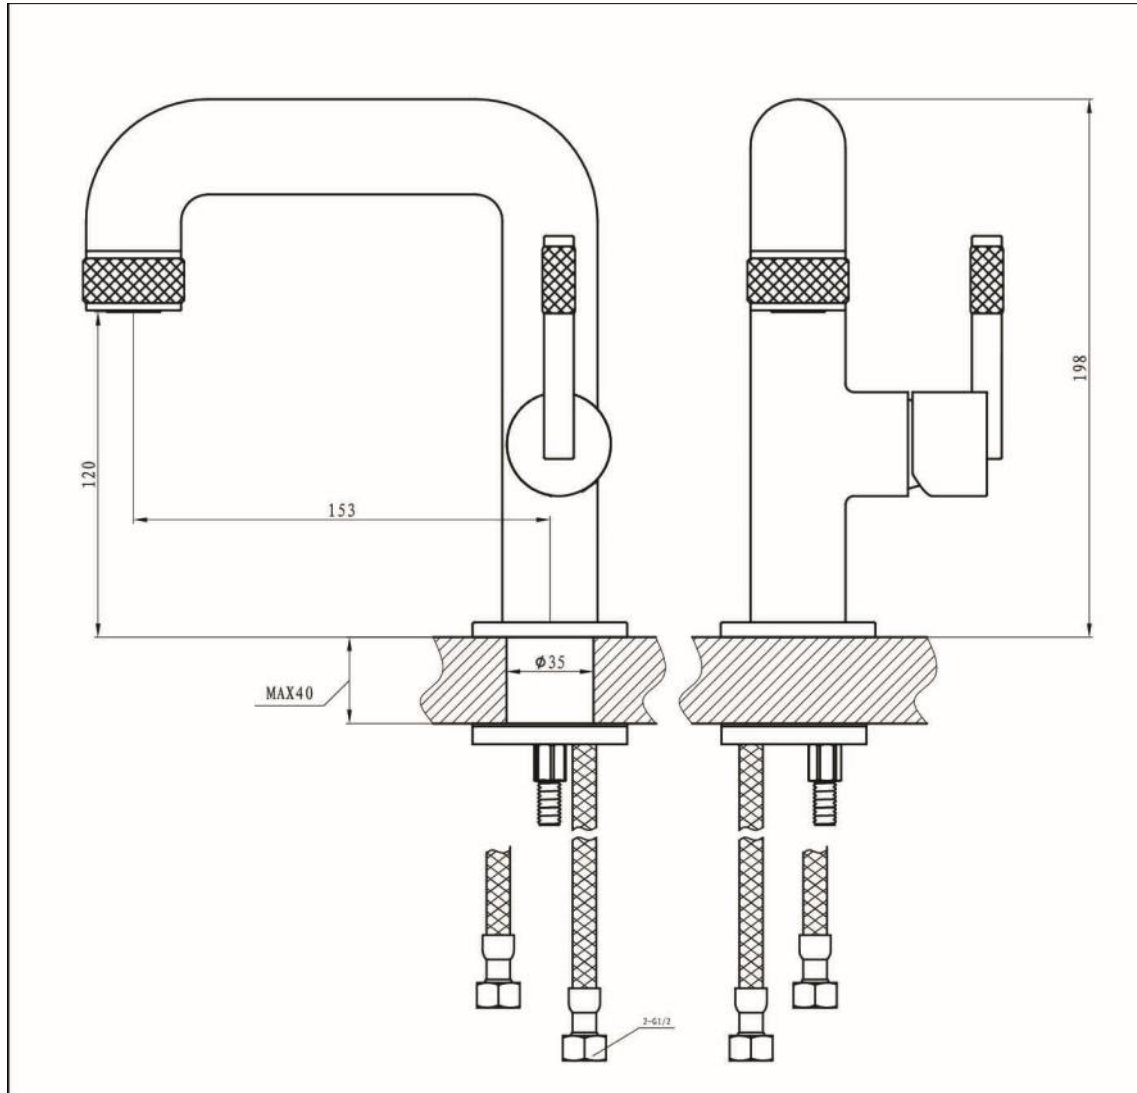

# Kyloe - Side Lever Basin Mono - Chrome

## Kyloe Basin Mono Side Lever Matt Black

Code: KO-SLB-CH

### Features

- Supplied with clicker waste and 1/2" flexible tail water inlets
- Includes Neoperl aerator to ensure smooth flow
- Mounting base plate for premium finish
- Discreet etching for hot and cold
- 12 year warranty
- 35mm cartridge

Operating Pressure	0.5 bar	1 bar	1.5 bar
Flow Rate (L/min)	5.2	9.1	10.8

Units 3 & 4, 16 Crawfordsburn Road,  
Newtownards, Co Down,  
Northern Ireland. BT23 4EA