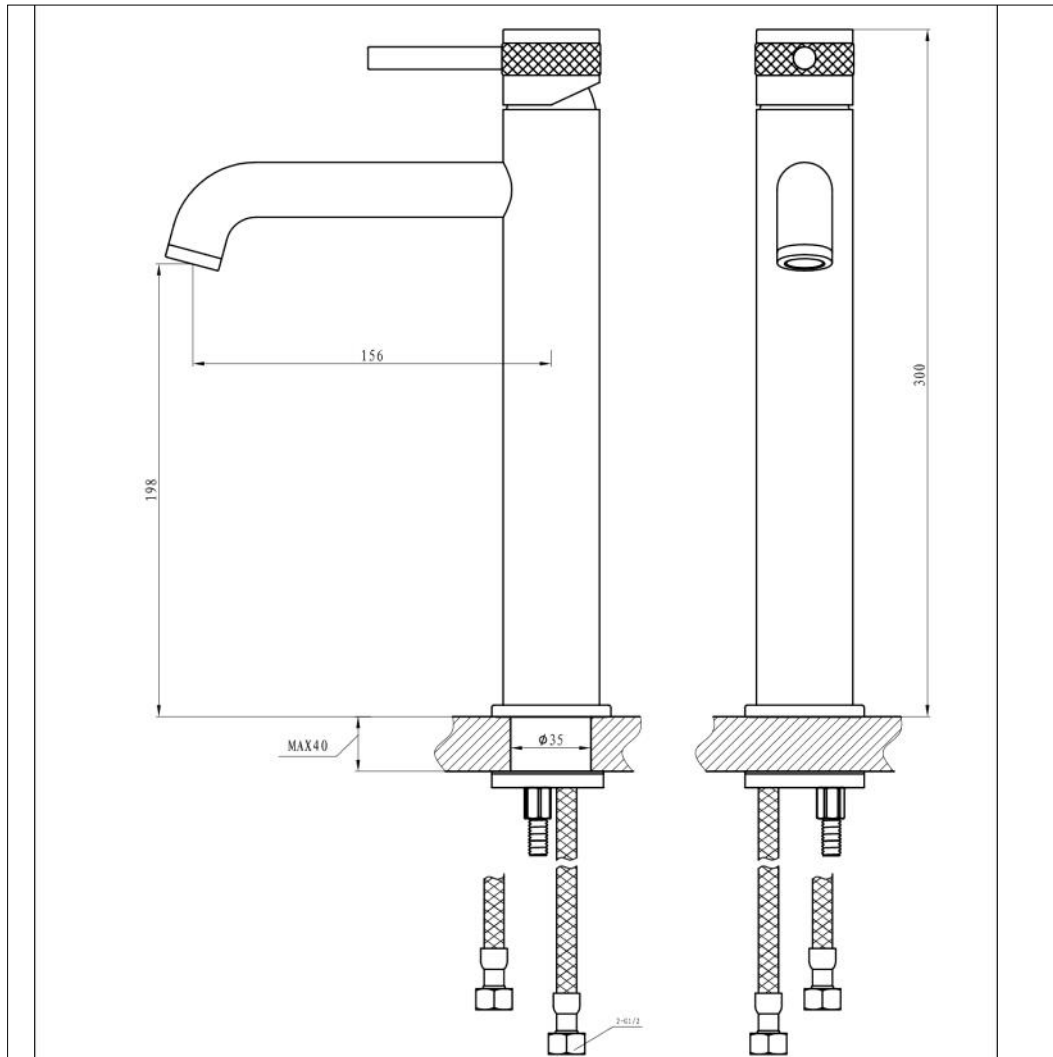

Kyloe: Tall Basin Mono - Matt Black

Kyloe - Tall Basin Mono - Matt Black

Code: KO-TB-BL

Features

- Tall basin mono in a matt black finish
- Supplied with clicker waste and flexible tail water inlets
- Includes Neoperl aerator to ensure smooth flow
- 5 year warranty