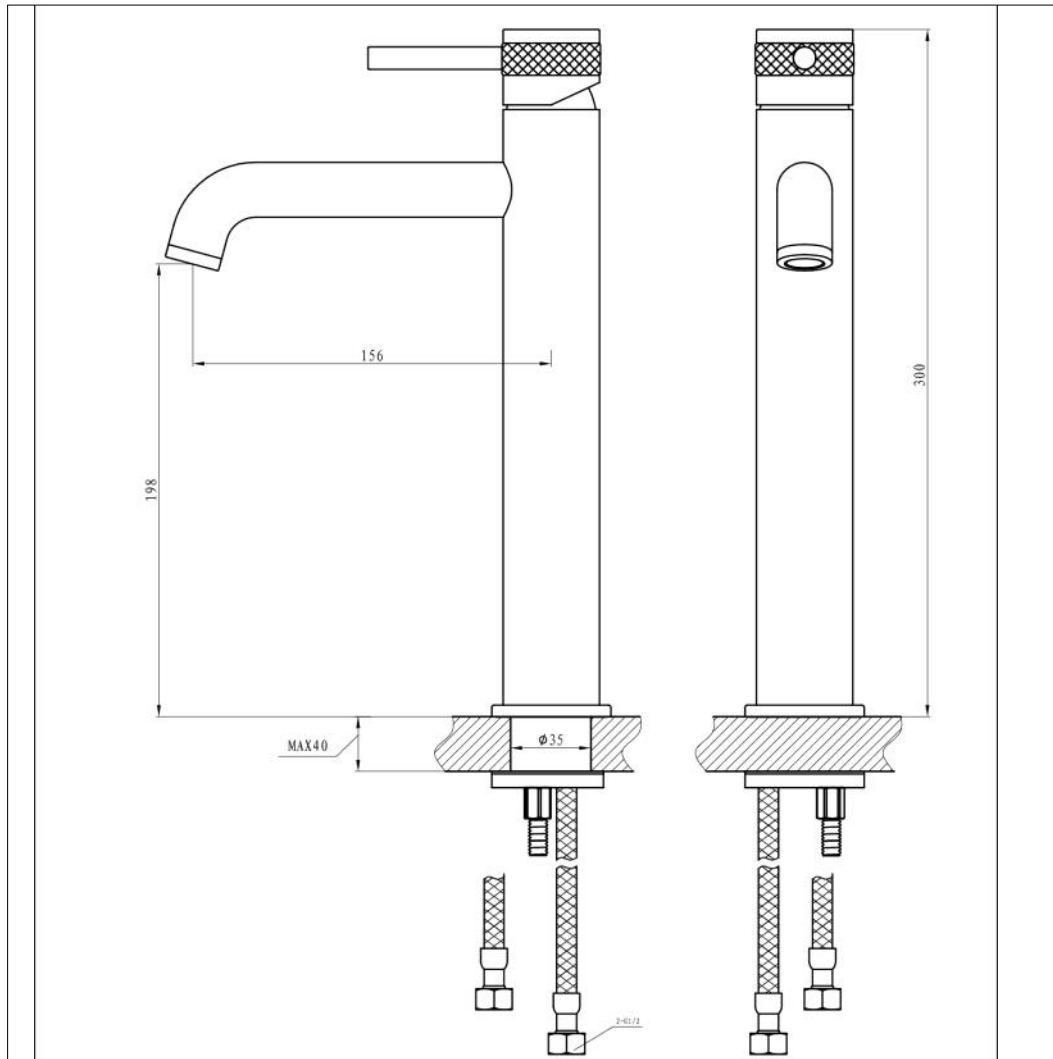

# Kyloe: Tall Basin Mono - Brushed Nickel

Kyloe - Tall Basin Mono - Brushed Nickel

Code: KO-TB-BN

## Features

- Tall basin mono in a brushed nickel finish
- Supplied with clicker waste and flexible tail water inlets
- Includes Neoperl aerator to ensure smooth flow
- 12 year warranty

Units 3 & 4, 16 Crawfordsburn Road,  
Newtownards, Co Down,  
Northern Ireland. BT23 4EA