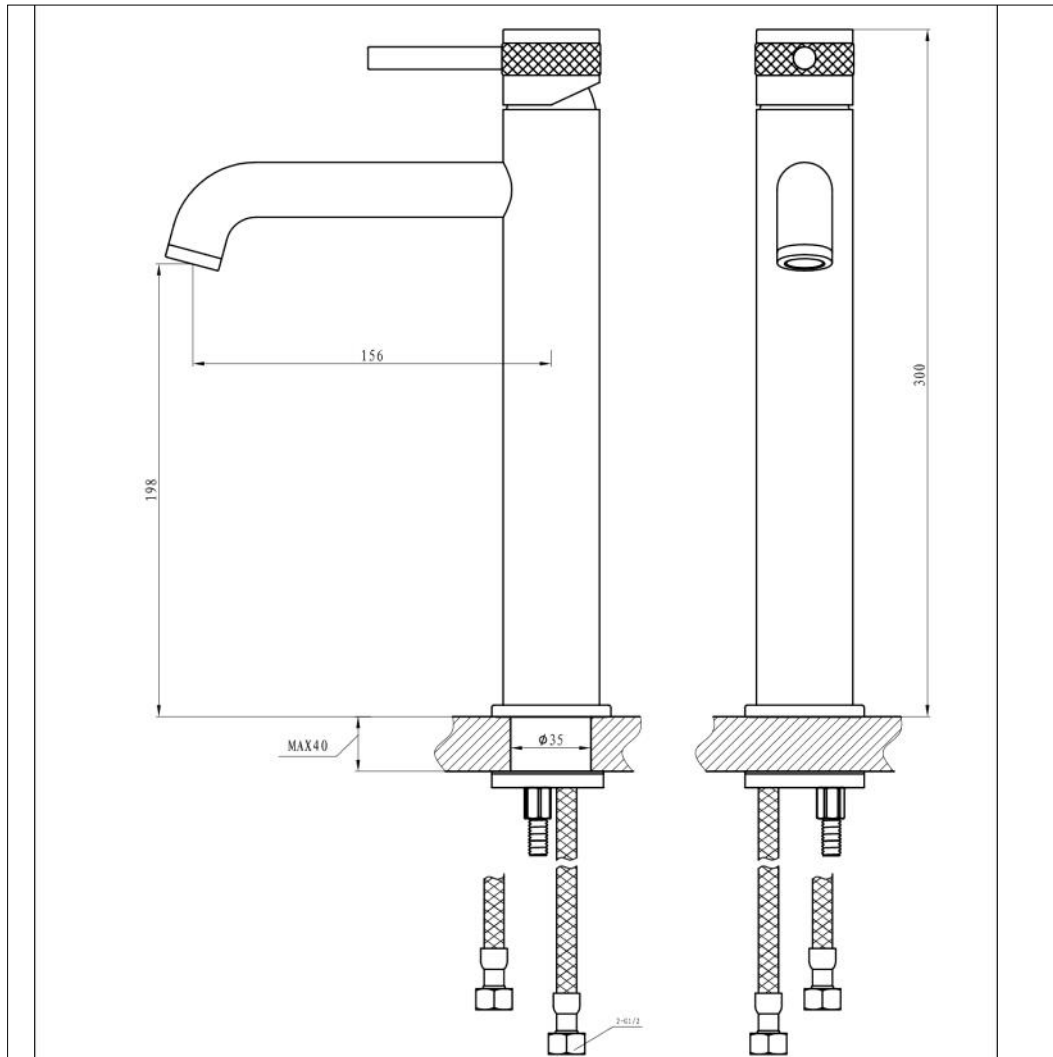

Kyloe: Tall Basin Mono - Chrome

Kyloe - Tall Basin Mono - Chrome

Code: KO-TB-CH

Features

- -Tall basin mono in a chrome finish
- -Supplied with clicker waste and flexible tail water inlets
- -Includes Neoperl aerator to ensure smooth flow
- -12 year warranty