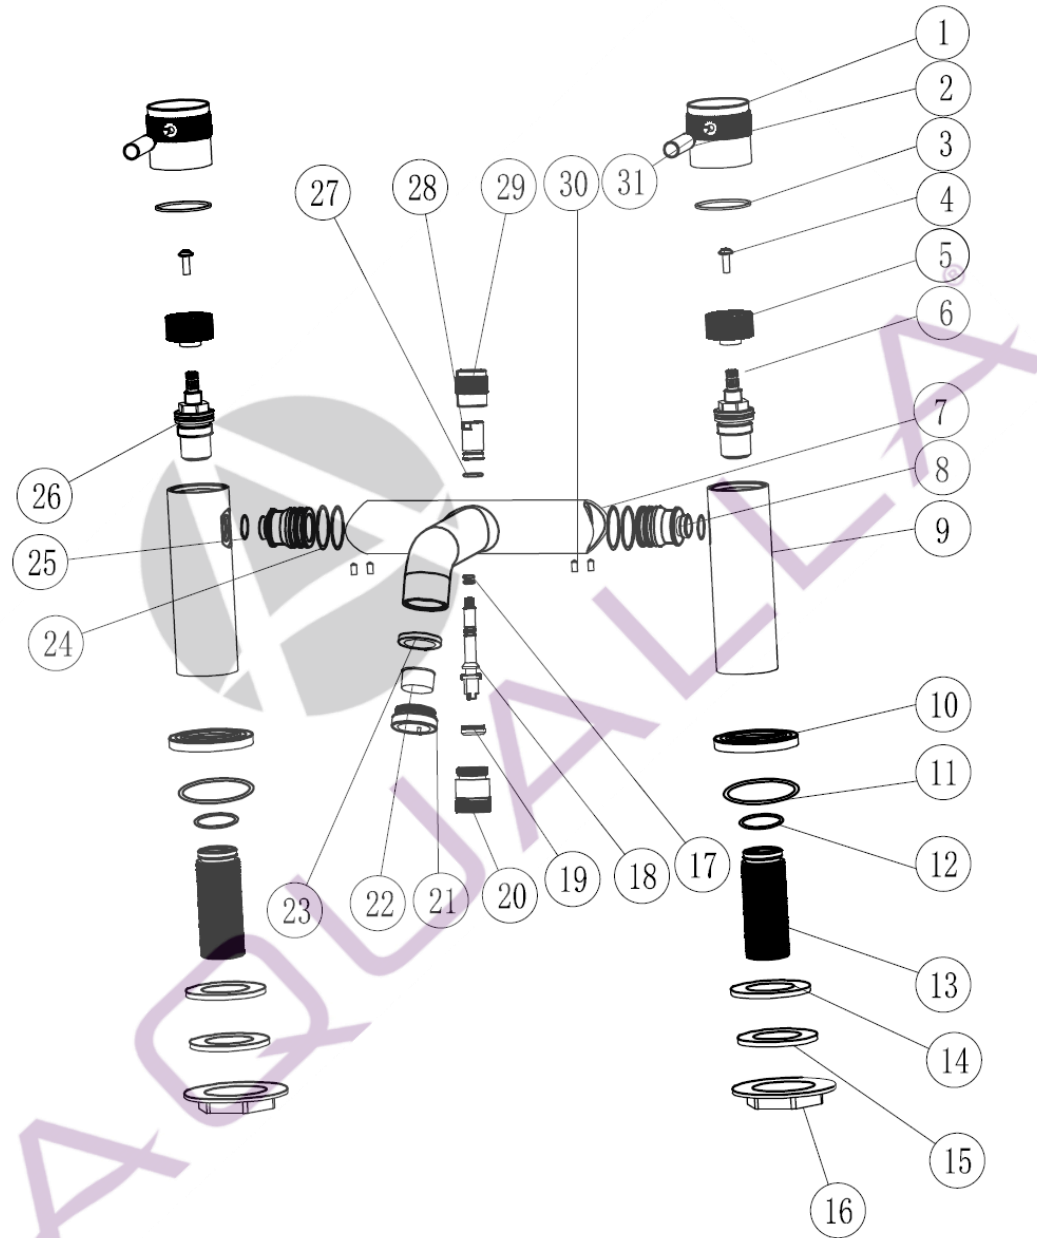

# Kyloe Bath Shower Mixer

Item	Description	Qty
1	Handle Body	2
2	Handle Rod	2
3	Plastic Ring for Valve Handle	2
4	Pan Head Screw	2
5	Plastic Gear	2
6	1/2 Quick open cartridge—blue	1
7	Outlet Housing	1
8	Outlet Connector	2
9	Inlet Housing	2
10	Gasket	2
11	O-Ring	2
12	O-Ring	2
13	3/4 Inlet Pipe	2
14	Gasket	2
15	Gasket	2
16	Nut	2
17	O-Ring	2
18	Pull Rod	1
19	Gasket	1
20	Double Thread	1
21	Outlet	1
22	Aerator	1
23	Gasket	1
24	O-Ring	4
25	O-Ring	2
26	1/2 Quick open cartridge—Red	1
27	O-Ring	1
28	Connector	1
29	Knurled Nut	1
30	Hexagon Socket Pointed Screw	4
31	Hexagon Socket Screw	2