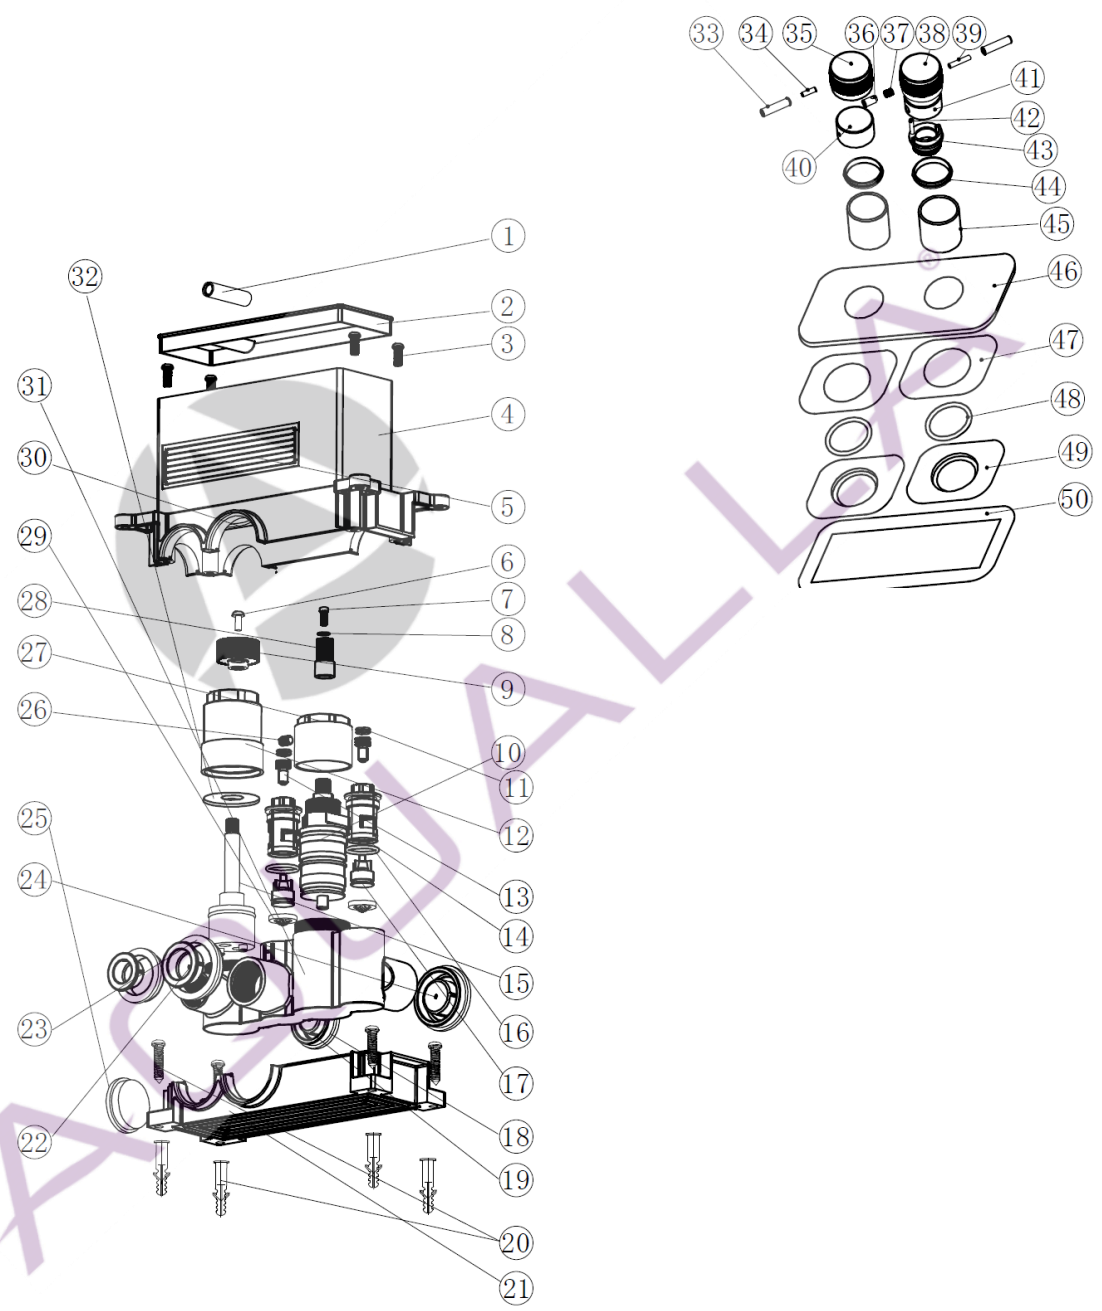

Kyloe Dual 2 Outlet Thermostatic Valve

Item	Description	Qty
1	Level	1
2	Plastic cap	1
3	Pan head screw	4
4	Front case	1
5	Label	1
6	Pan head screw	1
7	Hex socket head	1
8	M4 spring washer	1
9	Plastic gear	1
10	Thermostatic cartridge	1
11	O-Ring	4
12	Nut	1
13	Screw	2
14	Check valve plug	2
15	2 way flow cartridge	1
16	O-Ring	2
17	Check valve	2
18	Rubber fitting	2
19	1/2 Plug	2
20	Expansion screw	1
21	Back case	1
22	3/4 Plug	1
23	Plastic Fitting	2
24	3/4 Plug	1
25	1/2 Plug	1
26	Hex socket	1
27	Nut	1
28	Height screw gear	1
29	Filter	2
30	Inner easy box	1
31	Body	1
32	Inner nut	1
33	Handle Rod	2
34	Hex socket head cap screw	2
35	Flow Handle body	1
36	Hex socket head cap screw	1
37	Spring	1
38	Thermo Handle body	1
39	Hex socket head cap screw	2
40	Flow handle core	1
41	Thermo handle core	1
42	Hex socket head cap screw	2
43	Thermo control cap	1
44	Nylon Ring	2
45	Housing	2
46	Plate	1
47	Adhesive strip	2
48	O-Ring	2
49	Back Plate	2
50	Adhesive strip	1