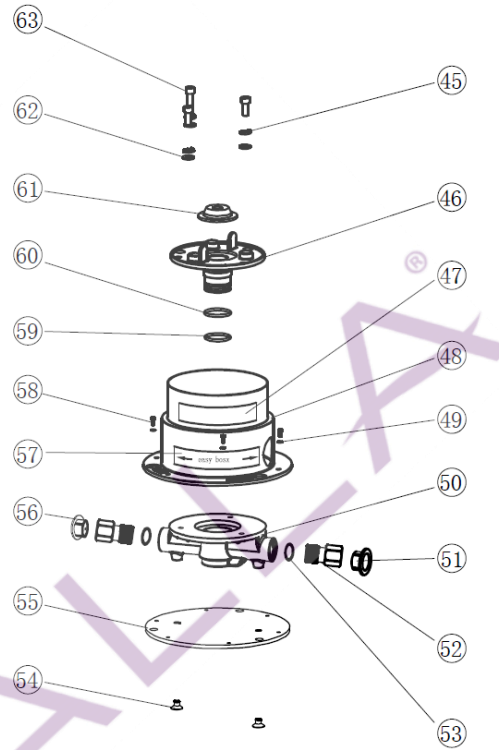

Kyloe Freestanding Bath Shower Mixer

Item	Description	Qty
51	1/2 Plug Blue	1
52	Adapter	2
53	O-Ring	2
54	CS SHCS	2
55	Base plate	1
56	1/2 plug Red	1
57	Label	1
58	Hex bolts	1
59	O-Ring	1
60	O-Ring	1
61	Level	1
62	Gasket	3
63	Hex bolt	3

Item	Description	Qty
1	Spout body	1
2	Base plate	1
3	O-Ring	1
4	Outlet water connector	1
5	Screws	1
6	Body	1
7	Handle Rod	1
8	Screw	2
9	Handle body	1
10	Set screw	1
11	Seal cap	1
12	Nut cap	1
13	Nut	1
14	Flow cartridge	1
15	O-Ring	2
16	O-Ring	4
17	Body	1
18	Lock Nut	1
19	Fitting Plate	1
20	Cover Plate	1
21	Adhesive Strip	1
22	O-Ring	1
23	Plate	1
24	Adhesive Strip	1
25	Hex bolts	8
26	Hex bolts	2
27	Pipe Assembly	1
28	O-Ring	2
29	Pull rod	1
30	O-Ring	1
31	O-Ring	1
32	Connector	1
33	Knurled Nut	1
34	Screws	2
35	Handset bracket	1
36	Seal	1
37	Spring	1
38	Gasket	1
39	O-Ring	1
40	Connector	1
41	O-ring	2
42	Spout cap	1
43	Aerator	1
44	Gasket	1
45	Washer	3
46	Plug Assembly	1
47	Label	1
48	Easy Box	1
49	washer	6
50	Body	1