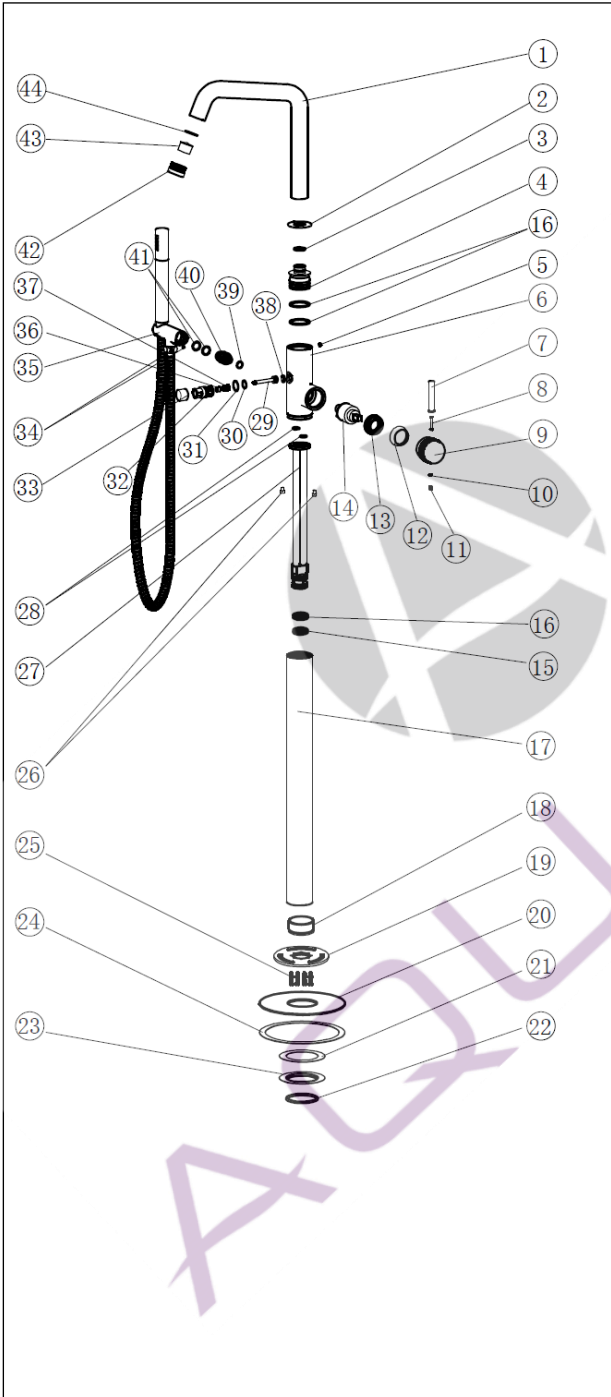

Kyloe Freestanding Bath Shower Mixer

Item	Description	Qty
51	1/2 Plug Blue	1
52	Adapter	2
53	O-Ring	2
54	CS SHCS	2
55	Base plate	1
56	1/2 plug Red	1
57	Label	1
58	Hex bolts	1
59	O-Ring	1
60	O-Ring	1
61	Level	1
62	Gasket	3
63	Hex bolt	3

Item	Description	Qty
1	Spout body	1
2	Base plate	1
3	O-Ring	1
4	Outlet water connector	1
5	Screws	1
6	Body	1
7	Handle Rod	1
8	Screw	2
9	Handle body	1
10	Set screw	1
11	Seal cap	1
12	Nut cap	1
13	Nut	1
14	Flow cartridge	1
15	O-Ring	2
16	O-Ring	4
17	Body	1
18	Lock Nut	1
19	Fitting Plate	1
20	Cover Plate	1
21	Adhesive Strip	1
22	O-Ring	1
23	Plate	1
24	Adhesive Strip	1
25	Hex bolts	8
26	Hex bolts	2
27	Pipe Assembly	1
28	O-Ring	2
29	Pull rod	1
30	O-Ring	1
31	O-Ring	1
32	Connector	1
33	Knurled Nut	1
34	Screws	2
35	Handset bracket	1
36	Seal	1
37	Spring	1
38	Gasket	1
39	O-Ring	1
40	Connector	1
41	O-ring	2
42	Spout cap	1
43	Aerator	1
44	Gasket	1
45	Washer	3
46	Plug Assembly	1
47	Label	1
48	Easy Box	1
49	washer	6
50	Body	1