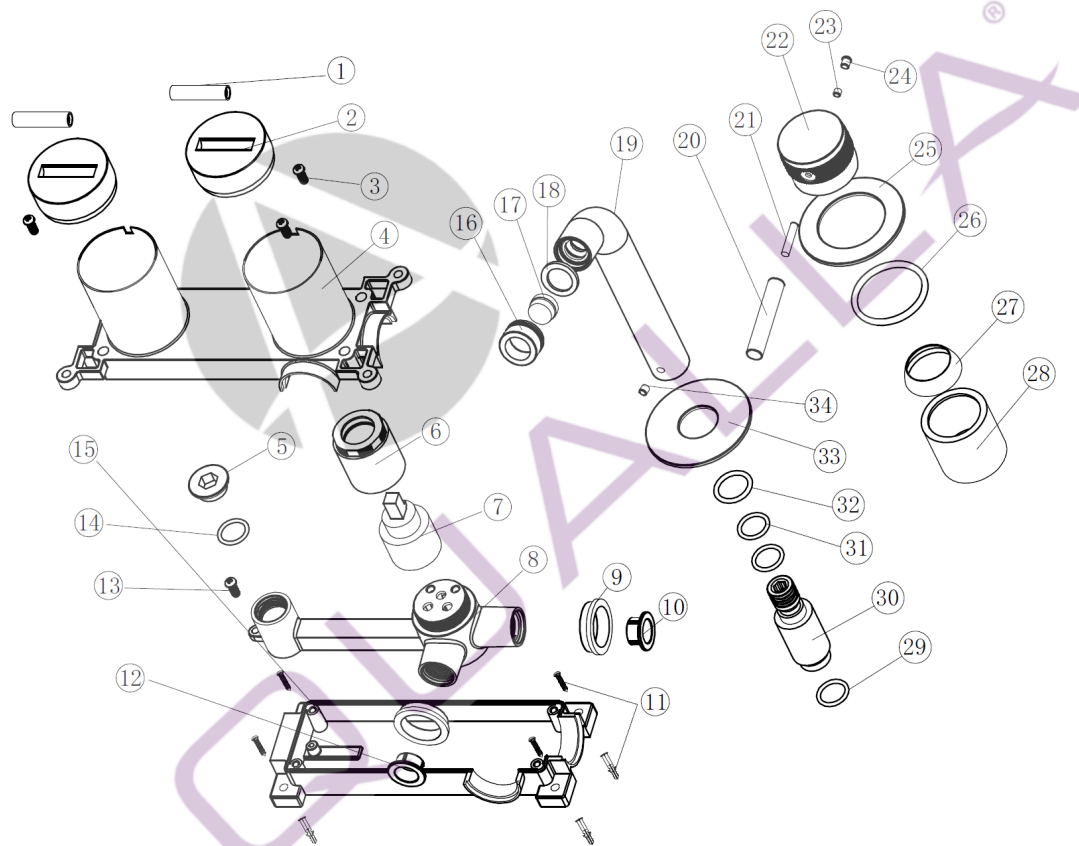

Kyloe Wall Mounted Bath

| Item | Description | Qty |
|------|-------------------------|-----|
| 1 | Level | 1 |
| 2 | Plastic cap | 2 |
| 3 | Screw M5x20 | 4 |
| 4 | Easy box front | 1 |
| 5 | 1/2 Plug | 1 |
| 6 | Nut | 1 |
| 7 | Flow Cartridge | 1 |
| 8 | Assembly body | 1 |
| 9 | Rubber seal | 2 |
| 10 | 1/2 plug blue | 1 |
| 11 | Screw M4x38 | 1 |
| 12 | 1/2 plug red | 1 |
| 13 | Screw | 1 |
| 14 | O-Ring | 1 |
| 15 | Easy box back | 1 |
| 16 | Flow straightener cap | 1 |
| 17 | Flow straightener | 1 |
| 18 | Gasket | 1 |
| 19 | Spout | 1 |
| 20 | Handle rod | 1 |
| 21 | Set screw | 1 |
| 22 | Handle body | 1 |
| 23 | Set screw | 1 |
| 24 | Cap | 2 |
| 25 | Handle Concealing Plate | 1 |
| 26 | O-Ring | 1 |
| 27 | Cover cap | 1 |
| 28 | Housing for valve | 1 |
| 29 | O-Ring | 1 |
| 30 | Outlet connector | 1 |
| 31 | O-Ring | 2 |
| 32 | O-Ring | 1 |
| 33 | Spout Concealing plate | 1 |
| 34 | Set Screw | 1 |
| 35 | | |
| 36 | | |
| 37 | | |
| 38 | | |
| 39 | | |
| 40 | | |