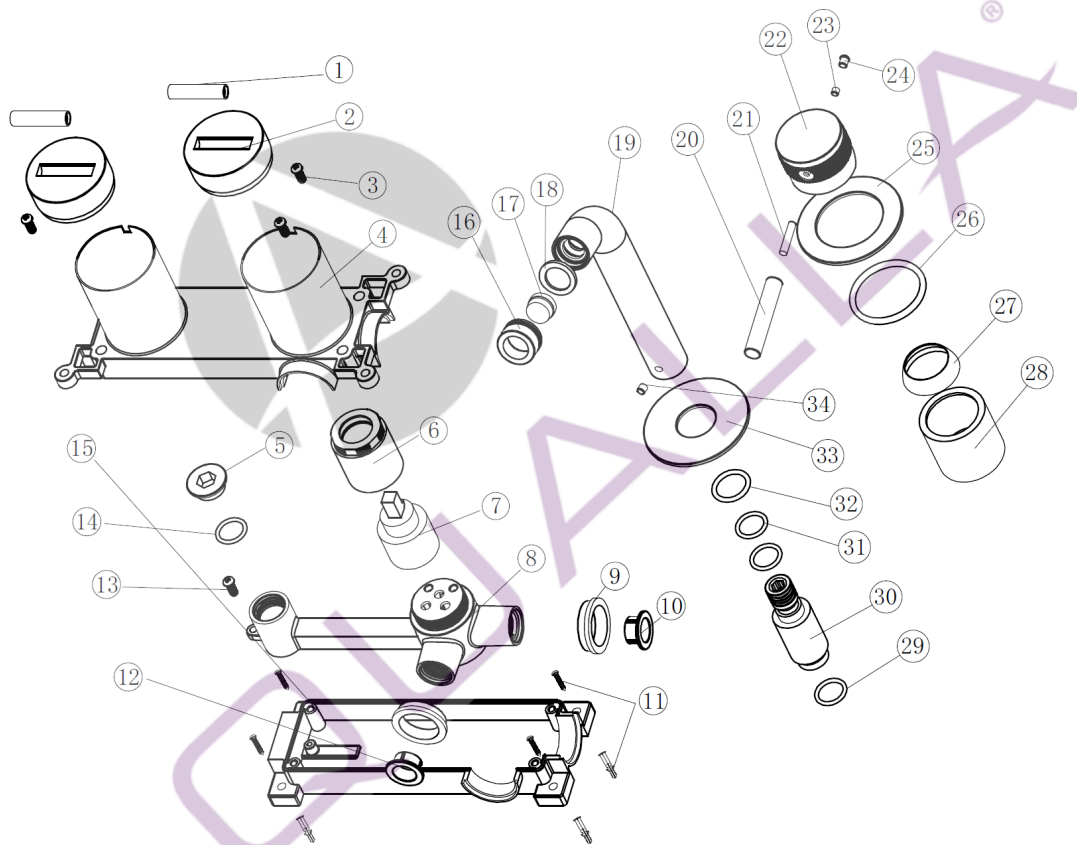

Kyloe Wall Mounted Basin

| Item | Description | Qty |
|------|-------------------------|-----|
| 1 | Level | 1 |
| 2 | Plastic cap | 2 |
| 3 | Screw M5x20 | 4 |
| 4 | Easy box front | 1 |
| 5 | 1/2 Plug | 1 |
| 6 | Nut | 1 |
| 7 | Flow Cartridge | 1 |
| 8 | Assembly body | 1 |
| 9 | Rubber seal | 2 |
| 10 | 1/2 plug blue | 1 |
| 11 | Screw M4x38 | 1 |
| 12 | 1/2 plug red | 1 |
| 13 | Screw | 1 |
| 14 | O-Ring | 1 |
| 15 | Easy box back | 1 |
| 16 | Aerator cap | 1 |
| 17 | Aerator | 1 |
| 18 | Gasket | 1 |
| 19 | Spout | 1 |
| 20 | Handle rod | 1 |
| 21 | Set screw | 1 |
| 22 | Handle body | 1 |
| 23 | Set screw | 1 |
| 24 | Cap | 2 |
| 25 | Handle Concealing Plate | 1 |
| 26 | O-Ring | 1 |
| 27 | Cover cap | 1 |
| 28 | Housing for valve | 1 |
| 29 | O-Ring | 1 |
| 30 | Outlet connector | 1 |
| 31 | O-Ring | 2 |
| 32 | O-Ring | 1 |
| 33 | Spout Concealing plate | 1 |
| 34 | Set Screw | 1 |