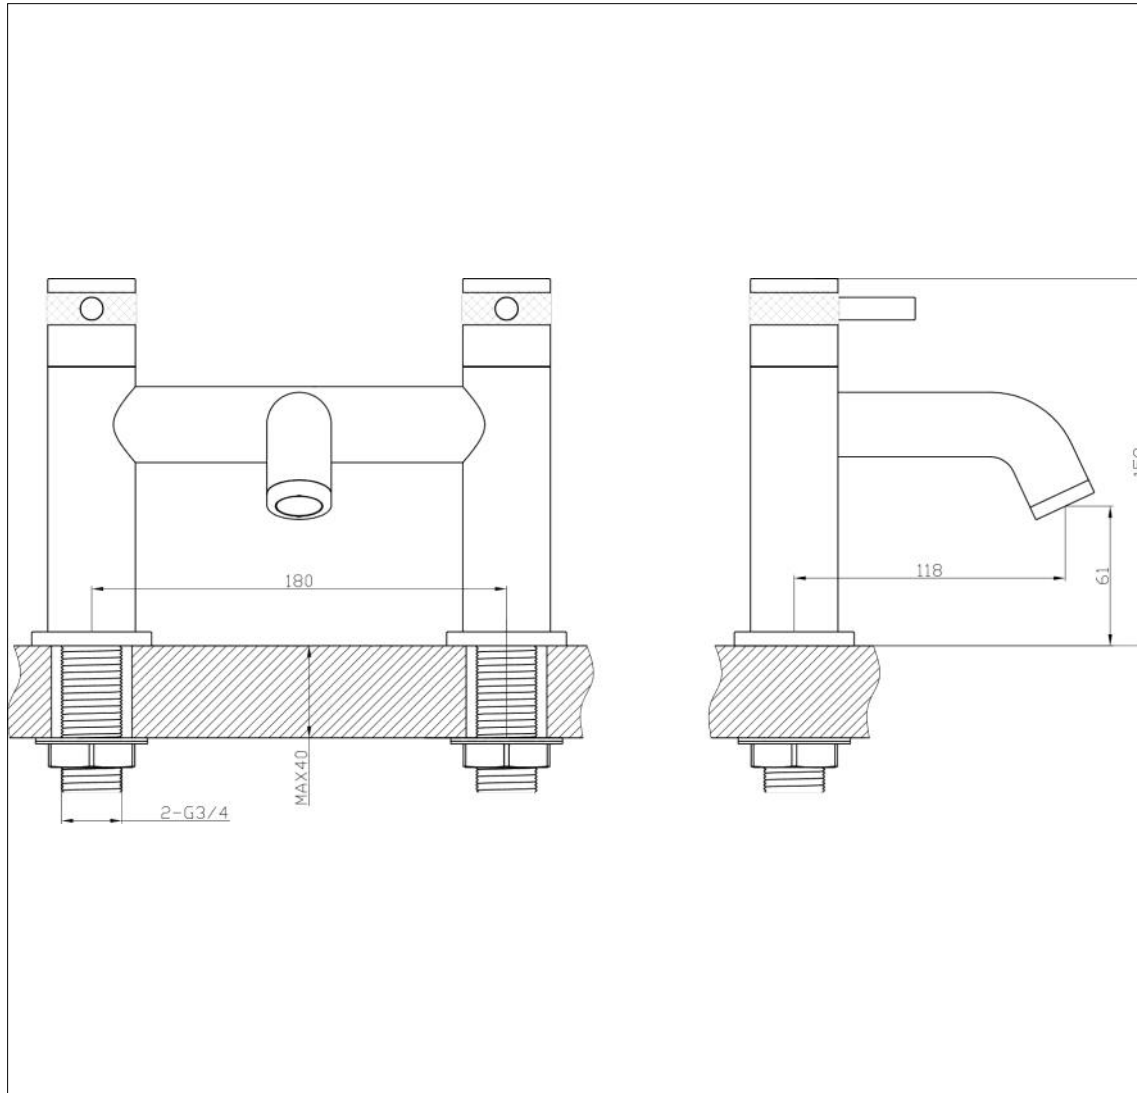

Kyloe Bath Filler - Matt Black

Kyloe Bath Filler Matt Black

Code: KO-BF-BL

Features

- 1/4 turn, 1/2" ceramic disc cartridge
- Brass 3/4" BSP tails
- Includes Neoperl aerator to ensure smooth flow
- Mounting base plates for premium finish
- Discreet etching for hot and cold
- 12 year warranty

Operating Pressure	0.5 bar	1 bar	1.5 bar
Flow Rate (L/min)	9.5	14.3	15.2

Units 3 & 4, 16 Crawfordsburn Road,
Newtownards, Co Down,
Northern Ireland. BT23 4EA

Sales Enquiries

Email: info@aquallabrassware.com