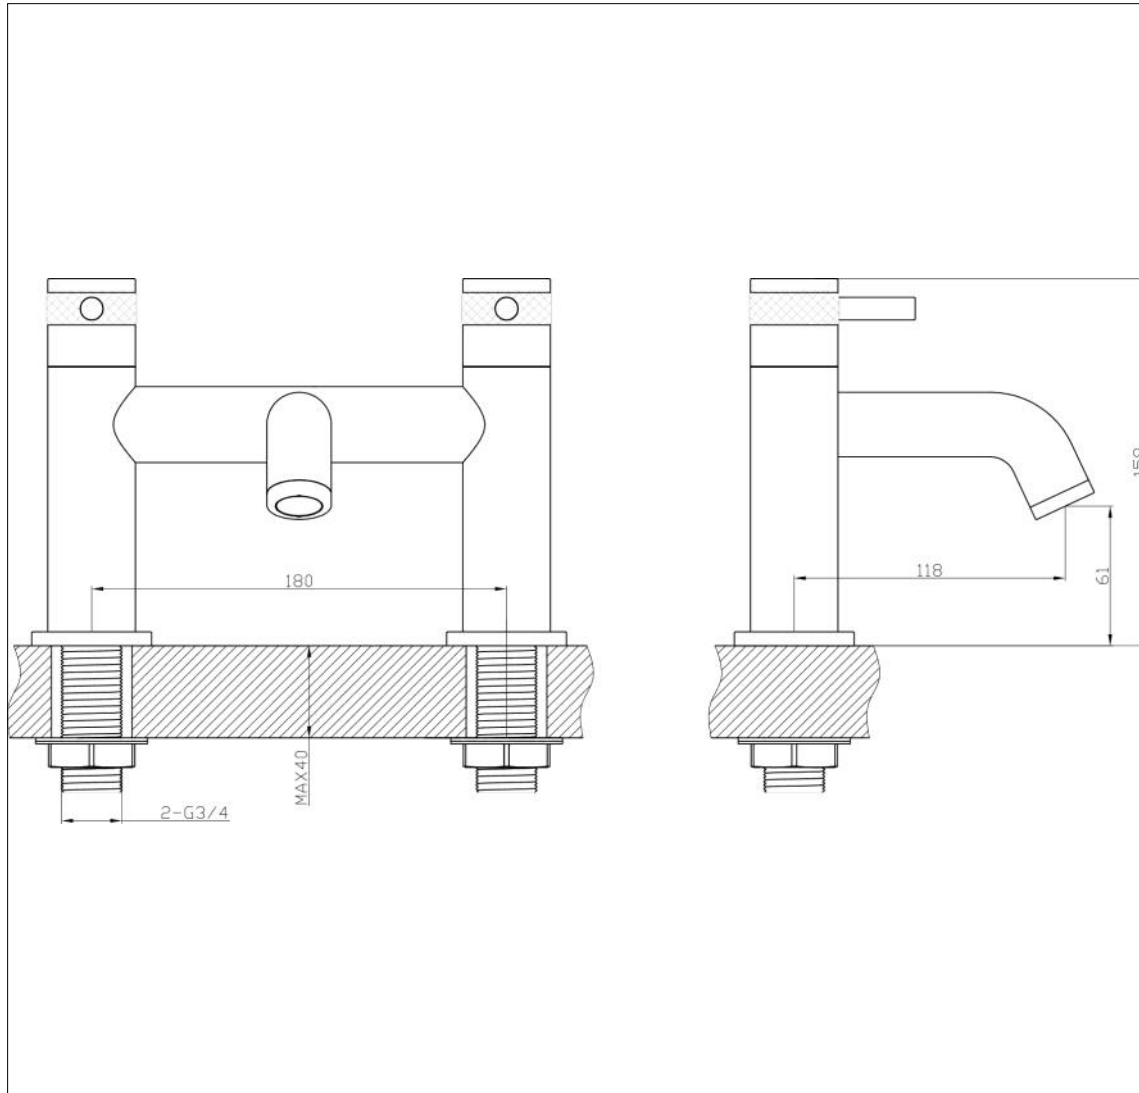

Kyloe Bath Filler - Brushed Nickel

Kyloe Bath Filler Brushed Nickel

Code: KO-BF-BN

Features

- 1/4 turn, 1/2" ceramic disc cartridge
- Brass 3/4" BSP tails
- Includes Neoperl aerator to ensure smooth flow
- Mounting base plates for premium finish
- Discreet etching for hot and cold
- 12 year warranty

Operating Pressure	0.5 bar	1 bar	1.5 bar
Flow Rate (L/min)	9.5	14.3	15.2

Units 3 & 4, 16 Crawfordsburn Road,
Newtownards, Co Down,
Northern Ireland. BT23 4EA

Sales Enquiries

Email: info@aquallabrassware.com