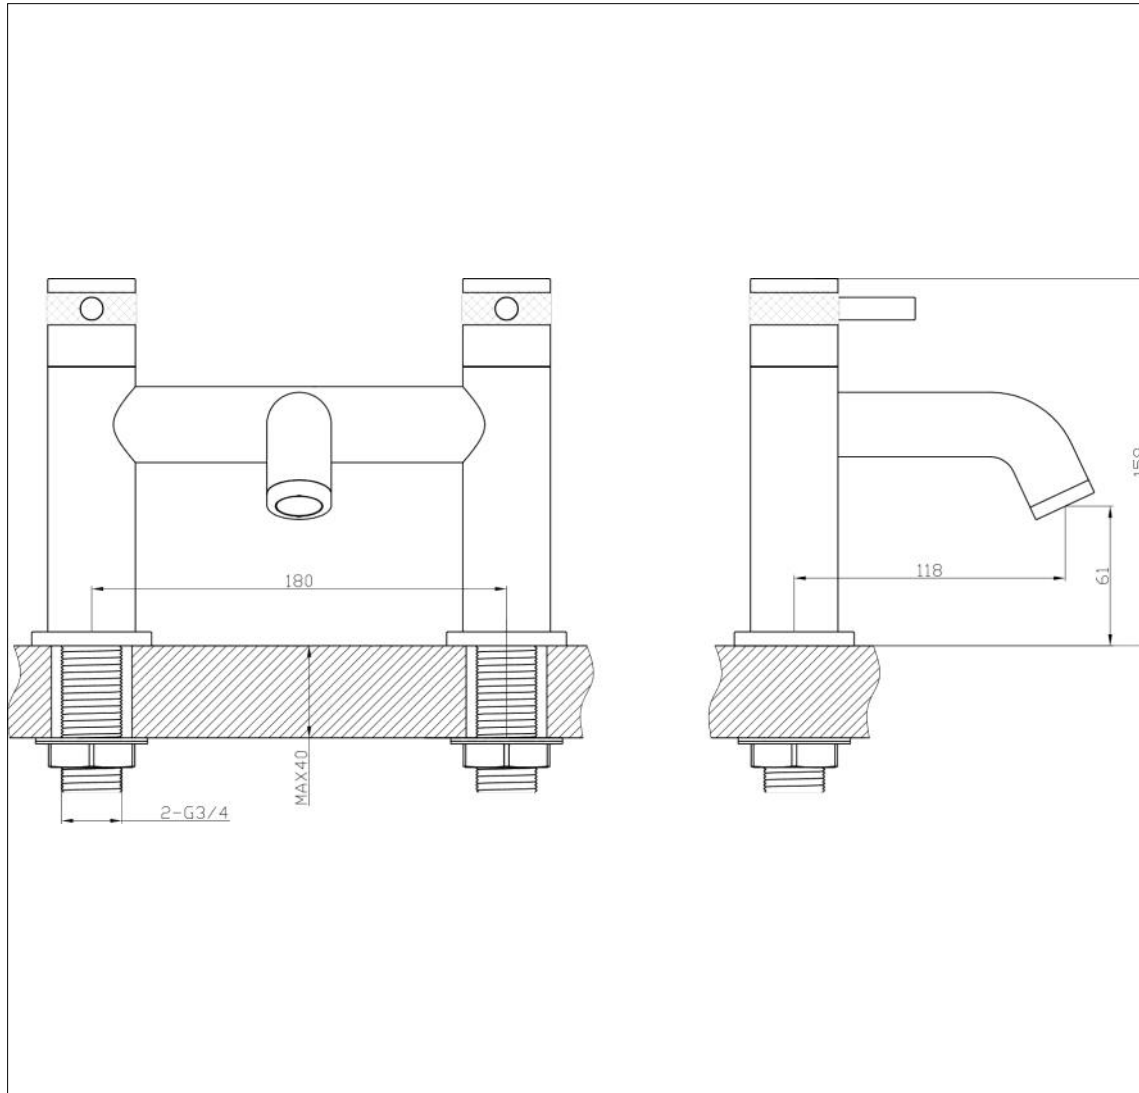

Kyloe Bath Filler - Chrome

Kyloe Bath Filler Chrome

Code: KO-BF-CH

Features

- 1/4 turn, 1/2" ceramic disc cartridge
- Brass 3/4" BSP tails
- Includes Neoperl aerator to ensure smooth flow
- Mounting base plates for premium finish
- Discreet etching for hot and cold
- 12 year warranty

Operating Pressure	0.5 bar	1 bar	1.5 bar
Flow Rate (L/min)	9.5	14.3	15.2

Units 3 & 4, 16 Crawfordsburn Road,
Newtownards, Co Down,
Northern Ireland. BT23 4EA

Sales Enquiries

Email: info@aquallabrassware.com