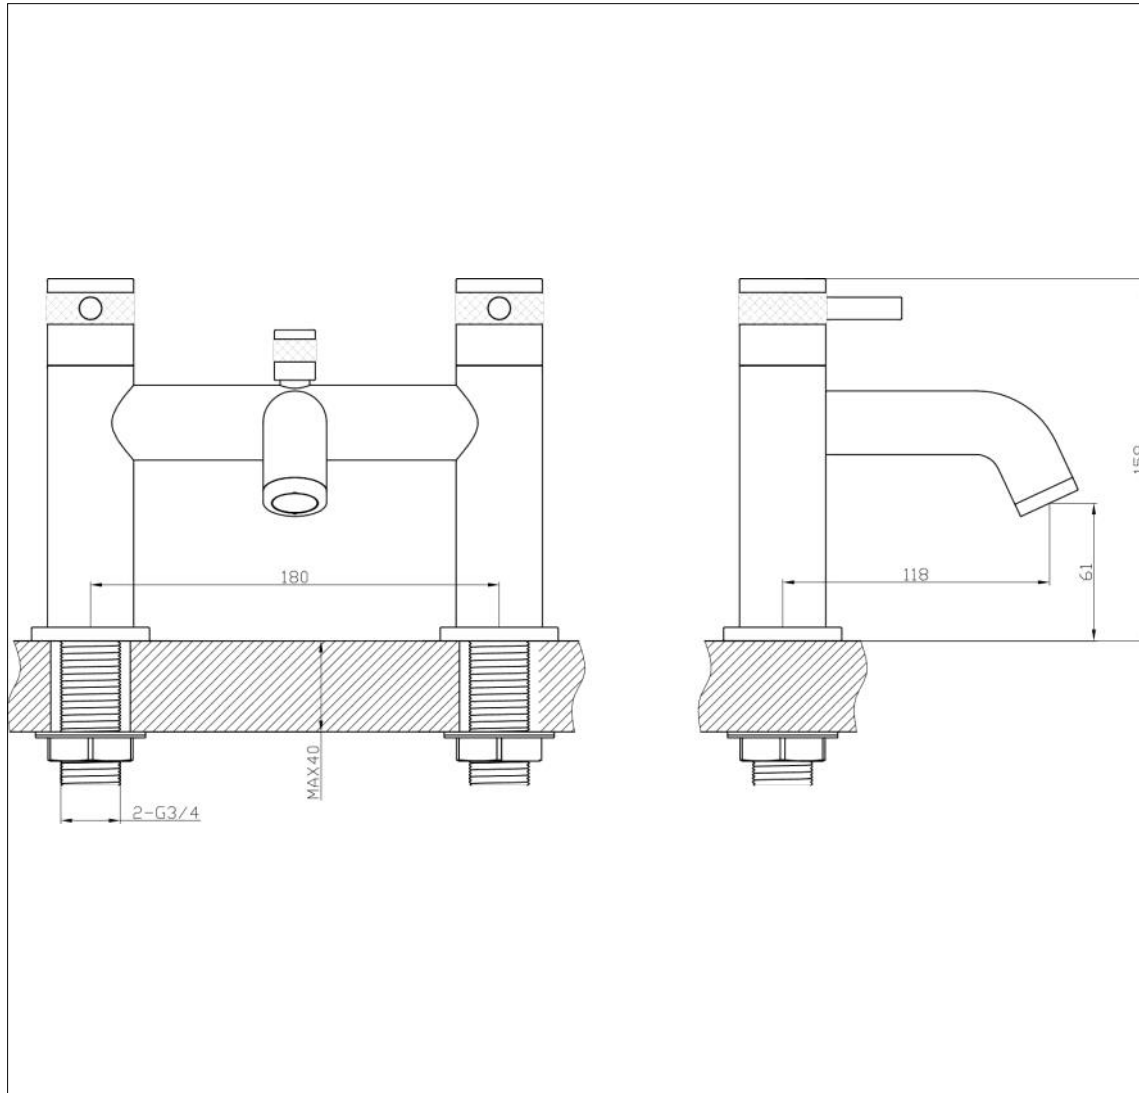

Kyloe Bath Shower Mixer - Matt Black

Kyloe Bath Shower Mixer Matt Black

Code: KO-BS-BL

Features

- Neoperl aerator to ensure smooth flow
- Mounting base plates for premium finish
- Discreet etching for hot and cold
- Pull and Twist lock diverter
- 1.5m stainless steel shower hose
- Brass pencil handset and holder
- 1/4 turn, 1/2" ceramic disc cartridge
- Brass 3/4" BSP tails

Operating Pressure	0.5 bar	1 bar	1.5 bar
Flow Rate (L/min)	12.8	17.9	19.2

Units 3 & 4, 16 Crawfordsburn Road,
Newtownards, Co Down,
Northern Ireland. BT23 4EA

Sales Enquiries

Email: info@aquallabrassware.com