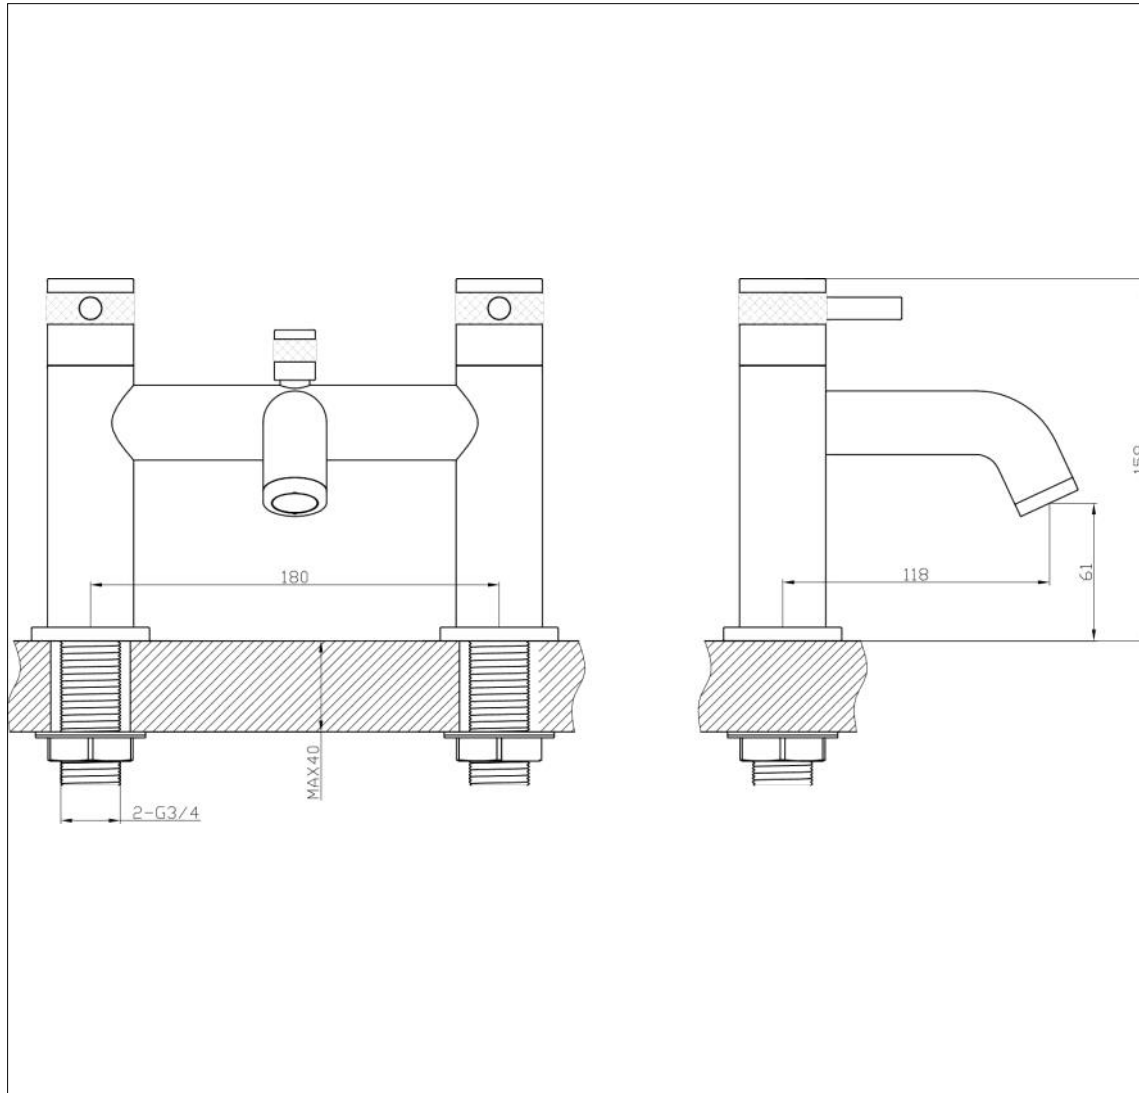

Kyloe Bath Shower Mixer - Brushed Nickel

Kyloe Bath Shower Mixer Brushed Nickel

Code: KO-BS-BN

Features

- Neoperl aerator to ensure smooth flow
- Mounting base plates for premium finish
- Discreet etching for hot and cold
- Pull and Twist lock diverter
- 1.5m stainless steel shower hose
- Brass pencil handset and holder
- 1/4 turn, 1/2" ceramic disc cartridge
- Brass 3/4" BSP tails

Operating Pressure	0.5 bar	1 bar	1.5 bar
Flow Rate (L/min)	12.8	17.9	19.2

Units 3 & 4, 16 Crawfordsburn Road,
Newtownards, Co Down,
Northern Ireland. BT23 4EA

Sales Enquiries

Email: info@aquallabrassware.com